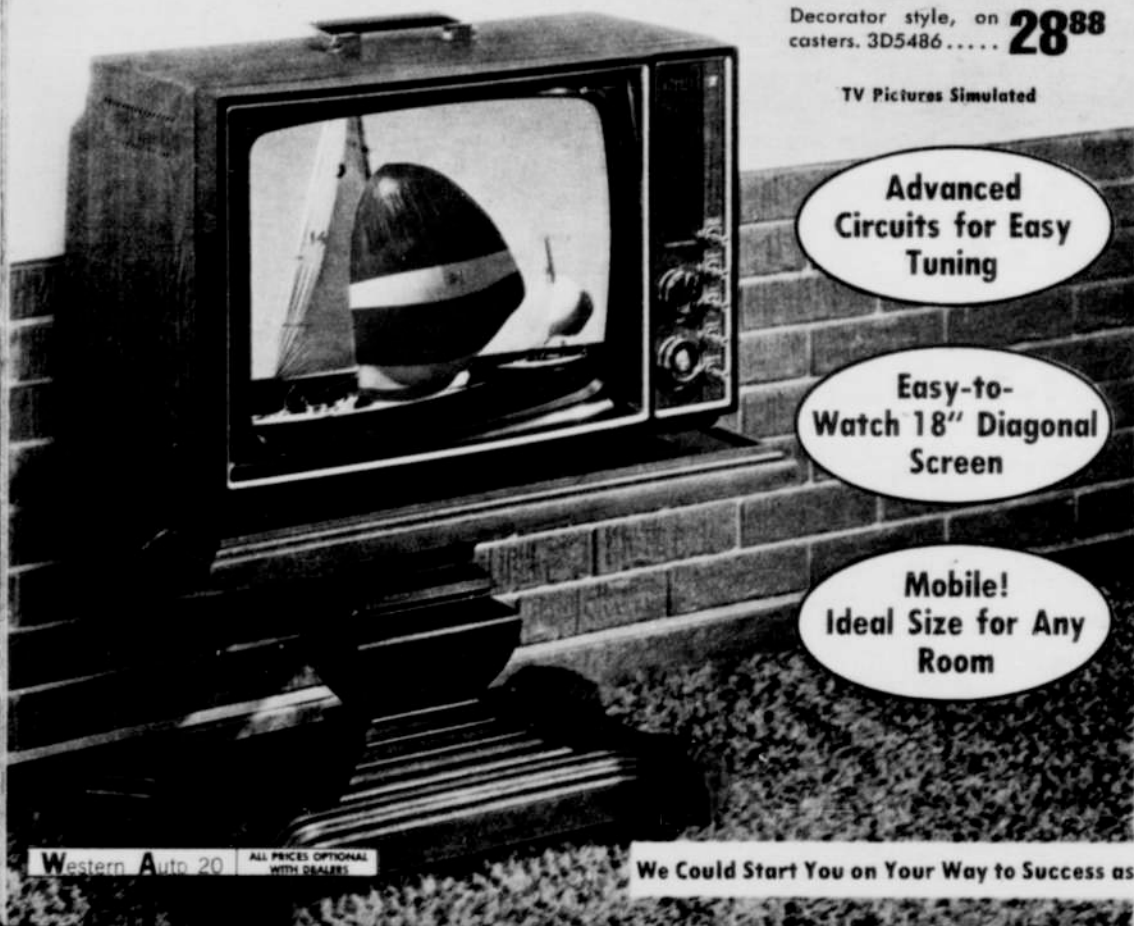

HERE'S PLEASURE FOR THE WHOLE

SAVE $31 on 18" Mobile COLOR TV

You get a big 18-inch diagonal screen with 180 sq. in. viewing area, automatic gain control, pre-set fine tuning and automatic color purifier to lock in brilliant true-life color pictures. Powerful chassis gives clear, bright reception even in fringe areas, has handy front-mounted controls.

318⁸⁸

2DC4218

Walnut Finish TV Pedestal

Decorator style, on casters. 3D5486 . . . . . **28⁸⁸**

TV Pictures Simulated

Advanced
Circuits for Easy
Tuning

Easy-to-
Watch 18" Diagonal
Screen

Mobile!
Ideal Size for Any
Room

16" diagonal screen

SAVE $30! Solid State
16-In. Color Portable

Featuring auto-
matic color puri-
fier for sharper
pictures, 100% solid state chassis.
289⁸⁸

2DC4316

TV Stand on casters 3D5485 16.99