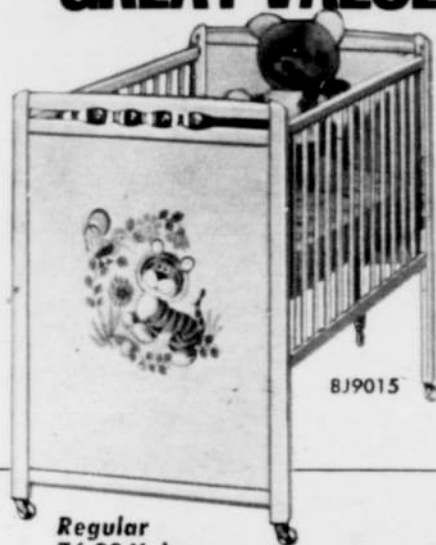

# GREAT VALUES FOR BABY AT W.A.! BIG SELECTION, LOW PRICES!

**Deluxe Full-Size Crib**  
**48<sup>88</sup>**  
Reg. 51.45

- Pineapple yellow finish
  - Double drop sides
  - 4-position springs
  - 4 side teething rails
- 53 x 30" Crib Mattress  
BJ9070 11.59

BJ9015

Regular 76.99 Value

**Roomy 4-Drawer Pineapple Yellow Chest**

Made of hardwood & hardboard, matches crib above.

**74<sup>88</sup>**  
BJ9016

**3-Position Folding High-Youth Chair**

Regular 20.95

**19<sup>88</sup>**  
BJ9022

- Steady, wide-spread legs
- Durable chromed steel tray
- Folds compactly to store

**TERMS AVAILABLE**

Go into business for yourself!  
Ask your local dealer about  
W.A.'s Associate Store Plan.

BJ2302

(A)