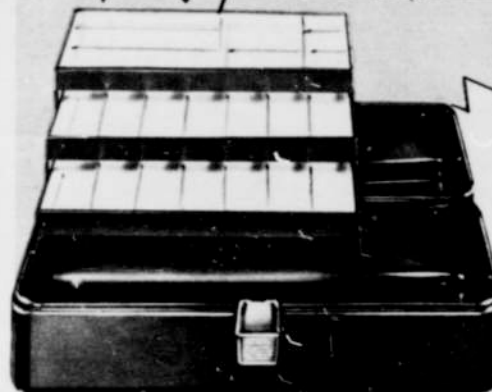

SUPER BUY**Special**

OUR MOST POPULAR
COLONIAL
SWIVEL ROCKER
CUT 12.96

Regular 62.95
Now Only ...

49⁹⁹
BJ2204

Red corduroy cushions are polyfoam filled for comfort & Scotchgarded to repel spills. Maple finished hardwood frame & steel springs for years of durable wear.

SHOP WESTERN AUTO FOR GREAT FURNITURE
VALUES! SELECTIONS FOR EVERY ROOM!

USE YOUR CREDIT AT W.A.!

SUPER BUY**Special****FISHERMAN'S VALUE!**

**3 NO-RUST TRAYS
PLUS
PARTITIONED BOX**

SAVE 2.80

REGULAR
9.79
VALUE

6⁹⁹
V9584

Rugged steel with self-latching catch. 21 compartments in 3 tough plastic trays keep your lures separate and easy-to-find! Deep side, roomy bottom storage areas for reels & accessories.

SUPER BUY**SIZZLER**