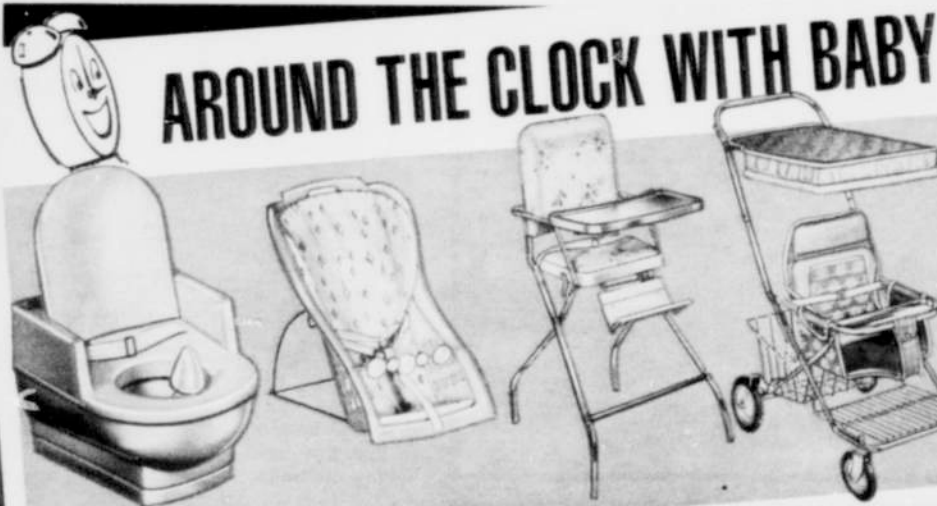

499
EACH

Credit Terms Available

AROUND THE CLOCK WITH BABY

Nursery Chair
Close top and use as a training seat. A 2-way Value at W.A.

666
BJ9049

Carryall Seat
Metal frame and washable pad! **HANDY for you & Baby!**