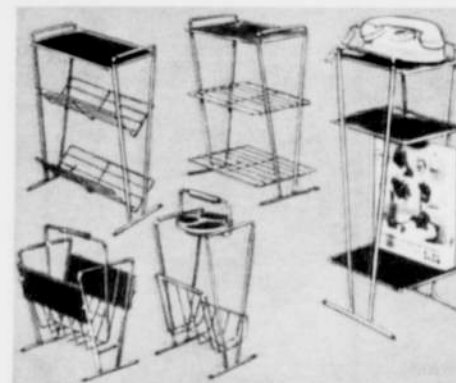

366
BJ9057

Hi/Youth Chair
Padded seat & back, steel frame folds.

1988
BJ9022

Stroller/Sleeper
Has shopping basket, canopy & play tray.

2488
BJ9086

4 Drawer Chest
Steel guides. BJ9016

6888

Deluxe Hardwood Crib
Double drop sides. Bright yellow finish matches chest. BJ9015

4777

Innerspring Mattress BJ9070 11.59

If the Item You Want Isn't In Stock, We'll Get It Quickly!

Ideal Safety Gate for Children or Pets!

Has a sturdy oak frame and white plastic grill. BJ9011

599

YOUR CHOICE