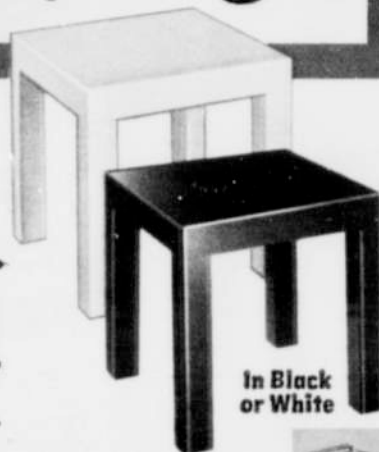

GREAT HOME FURNISHING BUYS FOR EVERY OCCASION!

5 Drawer Chest in Pre-Sanded Ponderosa Pine

Ready to finish! Smooth, side-guided drawers with wood pulls.

3199
BJ2302

Ultra-Modern Scoop Chair...

Comfort for All Occasions

2499
BJ2298,9

3-inch cushion of soft, leather-like black or tangerine vinyl

Stackable Parson's Tables
Use them as end or snack tables, or in kids' room.

Practical in-doors or out! 16x16x16 in. high. BJ2358,9

555
EACH

In Black or White

YOUR CHOICE

Pick a Stylish Lamp — Or Two

Choose from 6 styles of table, desk and wall lamps at W.A. Now! Our decorator lamps come in styles for every room of your home! BJ3498,3501,9,44,47,51.