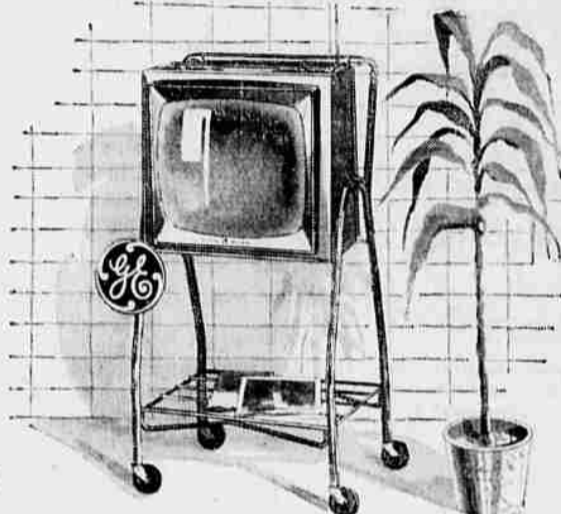

Model RS 301 Regular \$239.95 NOW **\$188⁸⁸**
 Model RL 301 Regular \$249.95 NOW **\$188⁸⁸**
 Model REL 303 Regular \$239.95 NOW **\$188⁸⁸**

GENERAL ELECTRIC
COLOR TV
 PRICED FROM **\$509⁹⁵**
LESS HAPCO TRADE

DON'T BE FOOLED!
 This is a once-a-year event and will NOT REPEAT!

G.E. PORTABLE TV

PLUS ATTRACTIVE STAND

- Convenient Features
- Controls for picture are top mounted near the carrying handle.
 - Fold-a-way luggage type carrying handle.
- Quality Features
- Daylight Blue picture.
 - Dust sealed safety window.
 - Compact, slim silhouette styling.
 - Built-in telescoping monopole antenna for all-around reception.

Model DA 820X

12-Pound Capacity

High-Speed Washer and Dryer

Dryer

Reg. \$219.95
NOW \$179⁹⁵

- DRYERS
- DISHWASHERS
- TELEVISION
- COLOR TV
- STEREO

MODEL M 762 YMD
G.E. TV

Big 23-inch screen console model with lifetime circuit board guarantee.
 Regular \$299.95
SALE PRICE \$229⁹⁵
LESS HAPCO TRADE