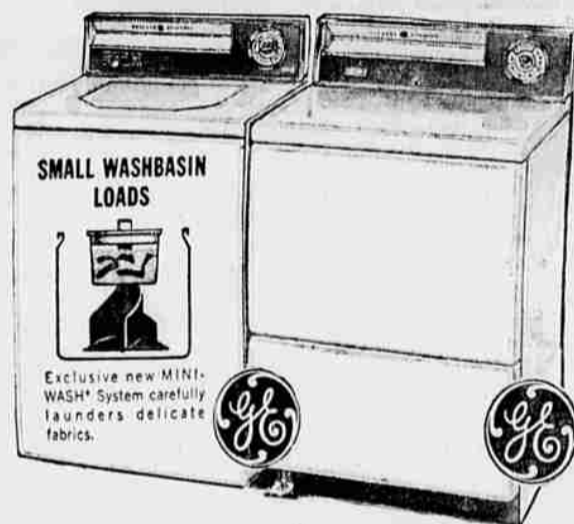

REGULAR \$159.95

YEAR-END CLEARANCE PRICE..... **\$138⁸⁸**
LESS HAPCO TRADE

G.E. WASHER or DRYER

Model WA852X

Standard Counter Height

Fits Like Built-ins

Washer

Reg. \$289.95
NOW \$239⁹⁵

Model DA 820X

12-Pound Capacity

High-Speed Washer and Dryer

Dryer

Reg. \$219.95
NOW \$179⁹⁵

- DRYERS
- DISHWASHERS
- TELEVISION
- COLOR TV
- STEREO

MODEL M 762 YMD
G.E. TV

Big 23-inch screen console model with lifetime circuit board guarantee.
 Regular \$299.95
SALE PRICE \$229⁹⁵
LESS HAPCO TRADE

TERMS!

DISHWASHER
 GENERAL ELECTRIC PORTABLE
 Makes Life Healthier, Happier and Gives Mom More Time for the Family
 Reg. \$289.95
SALE PRICE \$239⁹⁵
LESS HAPCO TRADE

REFRIGERATOR

G.E. Model TB 304X

WHAT A PRICE!
 Regular \$319.95
NOW \$268⁸⁸
LESS HAPCO TRADE