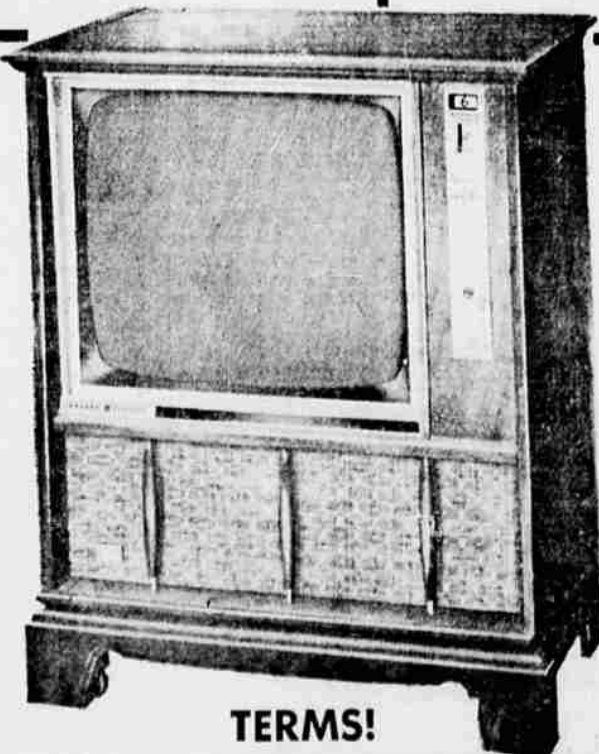

Model DA 820X

12-Pound Capacity

High-Speed Washer and Dryer

Dryer

Reg. \$219.95
NOW \$179⁹⁵

- DRYERS
- DISHWASHERS
- TELEVISION
- COLOR TV
- STEREO

MODEL M 762 YMD
G.E. TV

Big 23-inch screen console model with lifetime circuit board guarantee.
 Regular \$299.95
SALE PRICE \$229⁹⁵
LESS HAPCO TRADE

TERMS!

DISHWASHER
 GENERAL ELECTRIC PORTABLE
 Makes Life Healthier, Happier and Gives Mom More Time for the Family
 Reg. \$289.95
SALE PRICE \$239⁹⁵
LESS HAPCO TRADE

REFRIGERATOR

G.E. Model TB 304X

WHAT A PRICE!
 Regular \$319.95
NOW \$268⁸⁸
LESS HAPCO TRADE