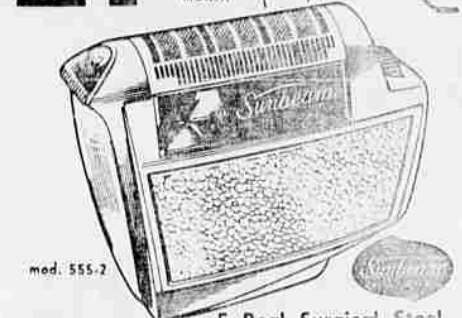

- 5 Real Surgical Steel Blades for Close Shaves
- Use trimmer for "touchup" hair grooming, trims neck hair
- Curved head gently depresses skin to shave below beard line
- Pip-top latch for easy cleaning
- Famous Self-adjusting rollers
- Famous 11" Angle Shaving Action
- 5 Precision-bonded blades for cleaner, closer shaves

SPECIAL LIMITED TIME OFFER!

FREE

... THIS COMPLETE 69-PIECE SET OF GENUINE CHINA and CRYSTAL STEMWARE WITH ANY DIAMOND PURCHASE OF $100 OR MORE

THE WORLD'S MOST BEAUTIFUL TABLE SETTING IN A BANQUET SERVICE FOR 8!