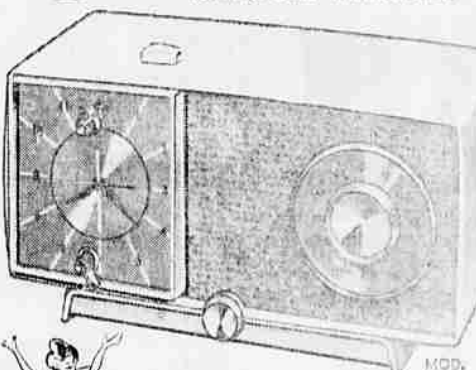

CLOCK-RADIO with Snooz-Alarm

DELIGHTFUL NEW CLOCK-RADIO

PRICED AT ONLY 26⁹⁵ $1.00 & MONTH

- Automatic Wake-To-Music
- Muted Slumber Switch
- Lever Clock Control Knobs
- Snooze-Alarm
- Dependable G-E Clock
- 4" Dynapower speaker
- Built-in Ferrite Rod Antenna
- Automatic Volume Control

OPEN EVENINGS UNTIL 9 P.M.