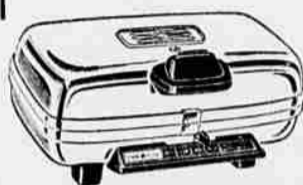

Open Cans in Just Seconds! Sunbeam Automatic Electric CAN OPENER

Reg. 19.95 Model 645 **16⁹⁶**

★ Exclusive fingertip one-control action. ★ Opens any size or shape can with ease. ★ Flip-up magnetic lid holder.

SUNBEAM EGG COOKER

With Poacher Attachment. Automatic Electric. Holds up to 8 eggs, snap action signal switch. Reg. 18.95 **16¹¹**

NEW! G.E. SPRAY STEAM AND DRY IRON

★ Automatic sprinker, deep steady steam. 3 wash and wear settings and even shows the water supply! With Black Handle. **18⁹⁵** With White Handle. **19⁹⁵**

G.E. Waffle Baker and Sandwich Grill

★ Reversible Grids ★ Temperature Control ★ Signal Light

19⁹⁵

G.E. Automatic Skillet

★ King size—cooks for a crowd ★ New style high dome cover ★ Detachable control for easy cleaning

19⁸⁸

G.E. Portable Steam and Dry Iron

★ New Model F47 ★ Compact Lightweight ★ Detachable Bulb ★ Steam or Dry Iron

11⁵⁰

NEW PEEK-A-BREW COFFEEMAKER

The Gauge Tells You How Much

Bell's Low Price **16⁹⁵** 10 Cup Capacity, Brew Selector, No Watching