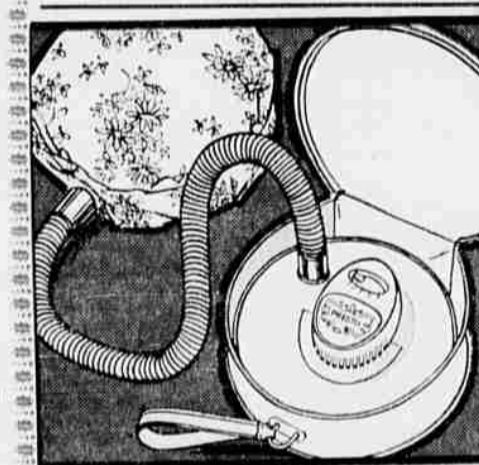

G.E. MIXER 16⁹⁵

Bell's Low Price **16⁹⁵** A Deluxe Hand Mixer in a Choice of Colors

TOASTER 18⁶⁵

G.E. Automatic TOASTER Bell's Low Price **18⁶⁵** 9 Position Control, Extra High Toast Lift Snap Out Crumb Tray

NEW G.E. AUTOMATIC Baby Food Warmer 9⁹⁸

Pink or Blue Gift Boxed **9⁹⁸** Fix baby's dinner faster, easier. One dish heats food and keeps it warm all through feeding.

PRESTO COFFEE MAKER

With sparkling white accent. Completely submersible. Washes under water. Easy care stainless steel.

9 Cup Reg. 26.95 Sale Price **19⁸⁸** 12-Cup Reg. 31.95 Sale Price **23⁹⁵**

NEW FAMILY SIZE PRESTO GRIDDLE

Lets you cook heaps of pancakes, sausages, hamburgers right at the table! Beautifully designed, portable. Foods cook automatically perfect.

● Complete with Control ● Control Master detaches—Griddle washes under water. Reg. 29.95 NOW **24⁹⁵**

NEW! PRESTO "Walk 'n Wear" HAIR DRYER

Model HD4 Reg. 21.95 **16⁸⁸**

Reg. 12.50 Mirro-Matic Pressure Pan Only **7⁷⁷** 4 Qt. With Rack and Recipe Book **2³³**