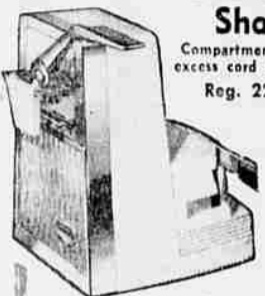

OPEN TONITE

WEDNESDAY, THURSDAY, FRIDAY, SATURDAY & MONDAY 'TIL 9

Bell's Christmas

SALE DAYS

New 3-in-1 Kitchen Convenience!

Sunbeam CAN OPENER

Plus Knife and Scissors Sharpener

Reg. 22.95

Reg. 32.50 Sunbeam Automatic Electric PARTY GRILL

Model PG Only **27⁶³**

Reg. \$41.95 Sunbeam Radiant Control WAFFLE BAKER AND GRILL - All Automatic Never any guess-work or watching!

35⁶⁶

Sunbeam Auto. Toaster With Radiant Control