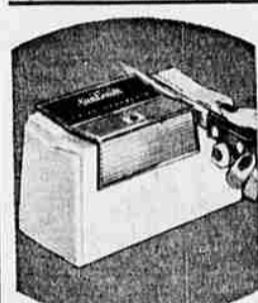

Reg. 21.95 **18⁶⁶** Complete range of settings. Cushioned toast lift and long life heating elements.

Mixing is fun with Sunbeam Deluxe Mixer. Reg. 21.95.

HAND MIXER 16⁹⁶

Available in beautiful pink, yellow, turquoise, and white.

Sunbeam Completely Automatic Electric PERCOLATOR

8-Cup Size Reg. 29.95 **25⁴⁶**

★ Copper, nickel and chrome plated inside and out. ★ Water sealed element easier to clean. ★ Makes 8 cups of delicious coffee in 5 minutes.

Sunbeam Family Size 4 Slice Toaster With radiant control Reg. 27.95 **23⁷⁶**

SUNBEAM All New Broiler Cover

Complete with 2-position broil rack. Reg. 13.95

SUNBEAM SCISSORS AND Knife Sharpener

2-wheel action hollow grinds both sides of the blade at one time Reg. 19.95