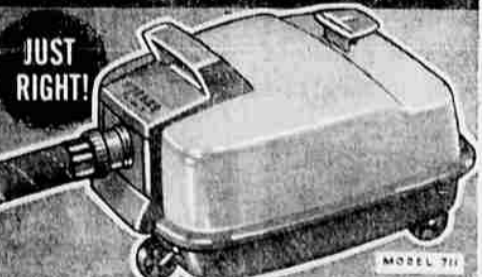

NEW EUREKA Princess II VACUUM CLEANER

Complete with Deluxe 4-pc. set of tools

OVER 1 H.P. MOTOR covers power full suction, gets out all the dirt... fast!

NEW CORD CADDY keeps cord neatly tucked away for easy storage

FLIP-UP LID makes bag changes almost instant. Extra large dust bag and 12-oz. dust cup. And 12-oz. dust cup for fast-emptying.

JUST $39⁹⁵

UNBREAKABLE NYLON HOSE • SOFT VINYL BUMPER • DIRECT HOSE CONNECTION • POWER ADJUSTER • TOE SWITCH

SMALL DEPOSIT EASY TERMS

10-DAY HOME TRIAL—MONEY-BACK GUARANTEE