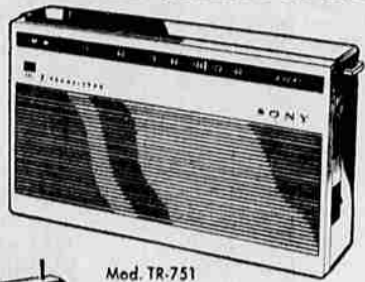

WEISFIELD'S the CHRISTMAS GIFT STORE

LOW EASY CREDIT TERMS. 1st PAYMENT IN FEBRUARY 1964

SONY ALL-PURPOSE PORTABLE 7-TRANSISTOR... WITH THE QUALITY SOUND

now only **29⁹⁵** 3.00 month

Mod. TR-751