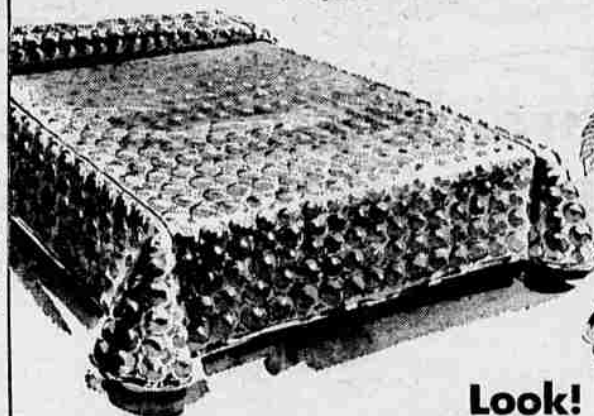

BLANKET SPECIALS!

**YOUR CHOICE FLORAL PRINTS
OR FASHION SOLID COLORS**

72" x 90"
For Twin
or Full Beds

5⁸⁸

Spectacular! 100% Acrylic Blanket, so soft, warm,
light, wonderfully machine washable, now more lux-
urious with Supernap! Nylon binding. Peacock, rose-
beige, pink, red, blue, gold, more.

Look! Luxury Quilted BEDSPREAD BARGAINS

The new look in bedspreads . . . see them now
at Penney's in the year's biggest bedspread bar-
gain. Elegant all-quilt fabrics, unbelievable at
this price! See Dacron® polyester blends, gleam-
ing acetate satins, Chromespun® acetates . . .
Choose stripes, plaids, rich solids!