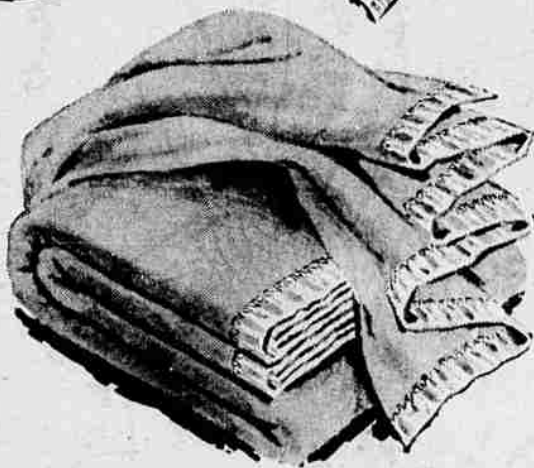

**YOUR CHOICE FLORAL PRINTS
OR FASHION SOLID COLORS**

72" x 90"
For Twin
or Full Beds

5⁸⁸

Spectacular! 100% Acrylic Blanket, so soft, warm,
light, wonderfully machine washable, now more lux-
urious with Supernap! Nylon binding. Peacock, rose-
beige, pink, red, blue, gold, more.

Spectacular Decorator Prints in thick, warm, rayon and
acrylic, more beautiful with Supernap! Machine wash-
able.* Nylon binding. Lovely colors! Quality you've
seen for far more!

Bedding . . . Penney's Street Floor