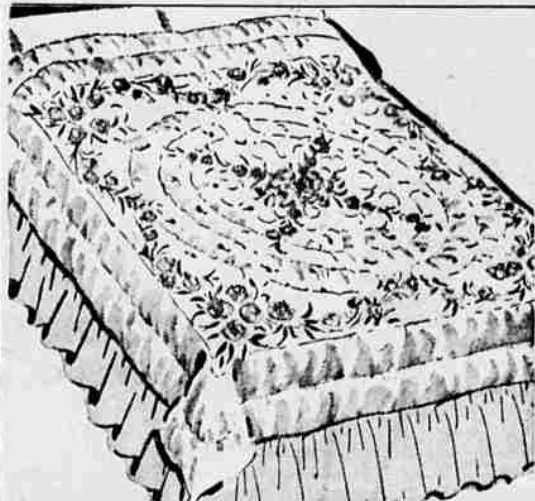

BLANKET SPECIALS!

**YOUR CHOICE FLORAL PRINTS
OR FASHION SOLID COLORS**

72" x 90"
For Twin
or Full Beds

5⁸⁸

Spectacular! 100% Acrylic Blanket, so soft, warm,
light, wonderfully machine washable, now more lux-
urious with Supernap! Nylon binding. Peacock, rose-
beige, pink, red, blue, gold, more.

Spectacular Decorator Prints in thick, warm, rayon and
acrylic, more beautiful with Supernap! Machine wash-
able.* Nylon binding. Lovely colors! Quality you've
seen for far more!

Bedding . . . Penney's Street Floor

Look! Luxury Quilted BEDSPREAD BARGAINS

The new look in bedspreads . . . see them now
at Penney's in the year's biggest bedspread bar-
gain. Elegant all-quilt fabrics, unbelievable at
this price! See Dacron® polyester blends, gleam-
ing acetate satins, Chromespun® acetates . . .
Choose stripes, plaids, rich solids!

\$7. and \$11.

**New Vycron Comforters!
Warmth Without Weight**

Warmth and beauty without weight with
this vycron® polyester comforter. Rayon
cover in reversible floral print design.
Beautiful decorator colors. 68"x80", fits
twin or double bed size.