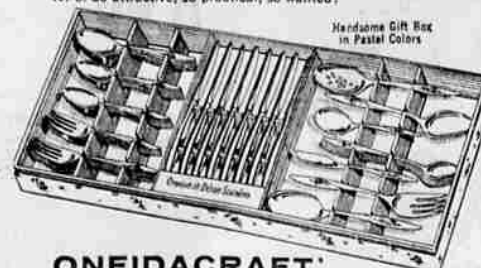

THE PERFECT GIFT SPECIAL!