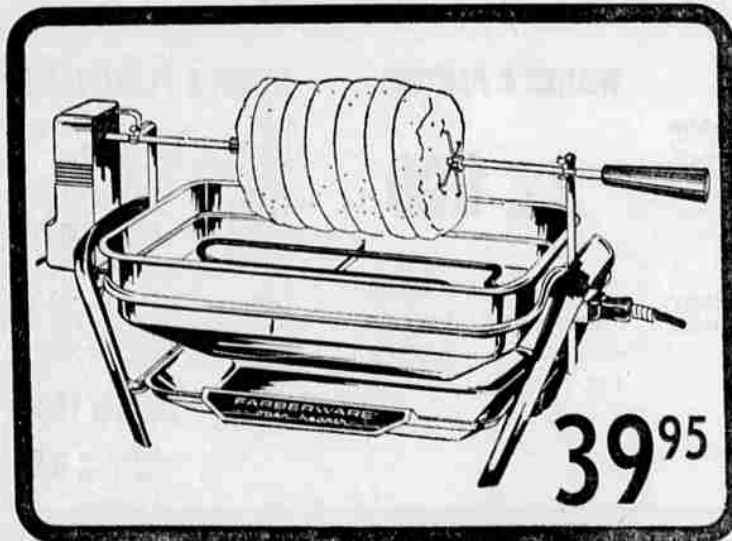

NEW FARBERWARE "OPEN HEARTH" ELECTRIC BROILER AND ROTISSERIE

SMOKELESS! SPATTER-FREE! EASIEST TO CLEAN!
• STAINLESS STEEL BODY
• EXCLUSIVE "COOL ZONE" BROILING
• ALUMINUM DRIP TRAY
• LOCKED IN FLAVOR
• COMPACT
• 10" X 15" BROILING SURFACE
• 14 ADJUSTABLE ROTISSERIE SETTING
• TROUBLE-FREE MOTOR