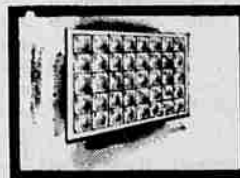

ALMOST THINKS FOR ITSELF!

Precision Etched Circuit Board carries G-E's exclusive lifetime guarantee.