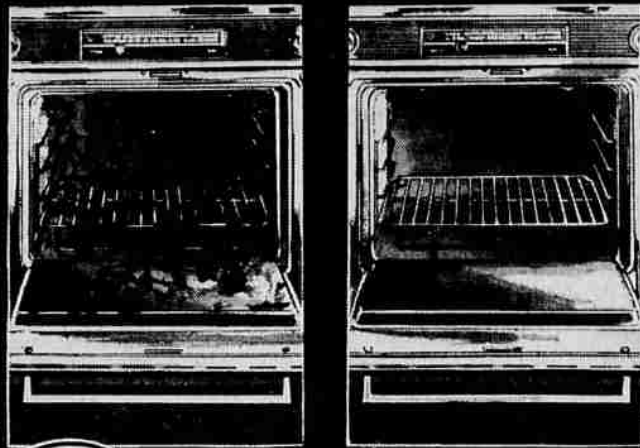

AMAZING NEW OVEN CLEANS ITSELF!