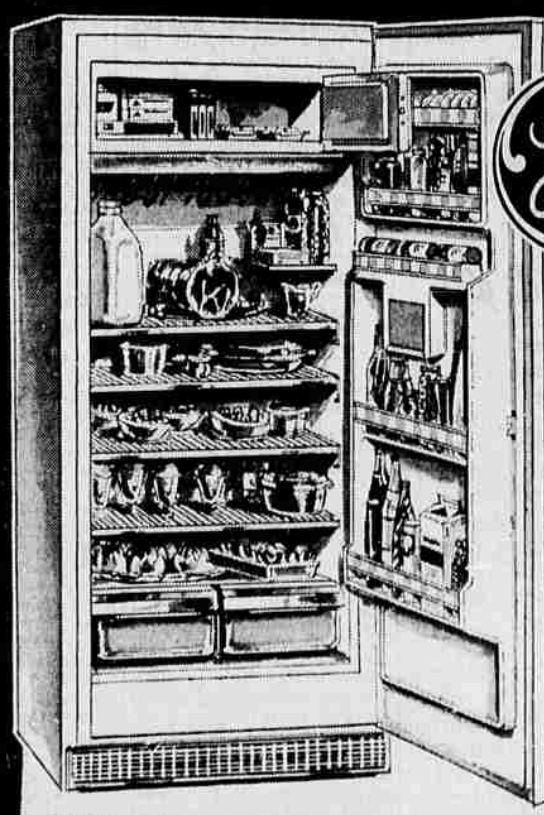

NEW! NEW! NEW!

FRESH FOOD 13!

FOR PEOPLE WHO HAVE FREEZERS!

13 cubic feet! Mammoth storage space for fresh foods, plus a compact zero-degree freezer for ice cubes, ice cream, and such frozen foods you wish to keep handy. Just great if you have a food freezer!

$349⁹⁵
LESS HAPCO TRADE

TERMS OF COURSE

HAPCO
HOME APPLIANCE COMPANY
115 EAST MAIN—MEDFORD