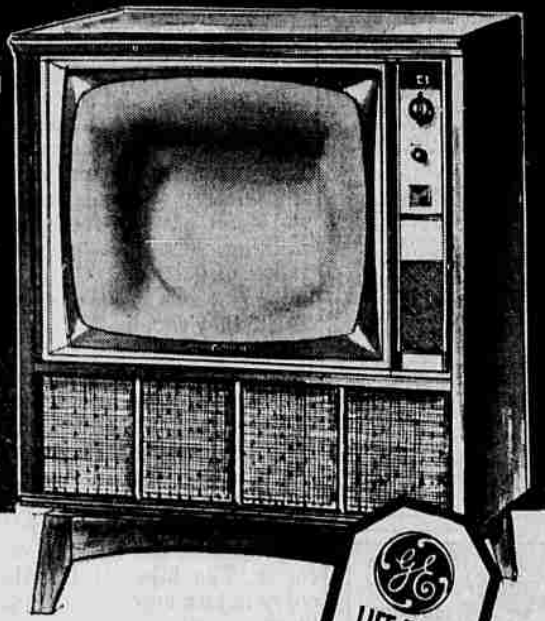

SPECIAL BUY! BIG NEW 23" ULTRA-MATIC CONSOLE TV!

$229⁹⁵
LESS HAPCO TRADE

ALMOST THINKS FOR ITSELF!

Precision Etched Circuit Board carries G-E's exclusive lifetime guarantee.

PREVIEW DAYS

**GO! See What's New for '64
SAVE! On '63 Model Closeouts**

RED TAG SALE

Look for the Red Tag and discover prices that have been lowered to the very lowest possible level. Here are some examples.

	Was	NOW
REFRIGERATOR—Model TA241	$229.95	$188.88
G.E. TV—Model M758	$229.95	$188.88
G.E. TV—Model M720	$229.95	$188.88
STEREO—Model RC1672	$399.95	$338.88
STEREO—Model RC3435	$469.95	$388.88
G.E. WASHER—Model WA500	$204.95	$158.88
DISHWASHER—Model SC603	$299.95	$248.88

	Was	NOW
G.E. RANGE—Model J311	$179.95	$168.88
G.E. RANGE—Model J352	$209.95	$178.88

MANY MORE