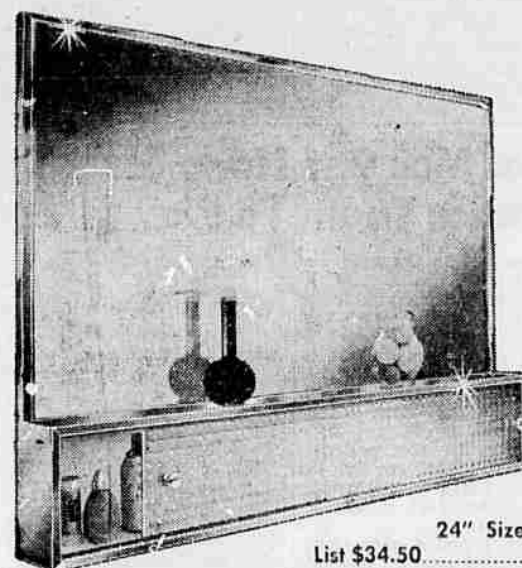

BATHROOM MIRRORS

Hangs flat on the wall... no wall opening is needed. The easiest cabinet to install anywhere or at any desired height.

Designed To Have That Built-in Look

$15⁹⁵

24" Size List $34.50

30" Size... List $36.50 ..... $17.95
36" Size... List $38.40 ..... $19.95
42" Size... List $42.50 ..... $22.95

SPECIAL-DRYER VENTS

Only **$1⁴⁹**

FLOOD LIGHT

SINGLE **$2⁵⁹**
DOUBLE **$4⁹⁵**

2 Pc. Beige or Pink POWDER ROOM SET

Reverse trap toilet & wall hung basin, less fittings
REG. $69.95 VALUE

BOTH FOR $39⁹⁵

LONG LIFE LIGHT BULBS
60-75-100 Watt
8 for $1.00

TUB ENCLOSURE

Keep water off your bathroom floor. Easy to install, anodized aluminum frames with glass door.

Fits Most Standard Size Tubs **$29⁹⁵**

SHOWER DOORS

Complete at **$22⁵⁰**
BEAVER

WHITE TOILET SEAT

$1⁹⁵

BEDROOM LIGHTS

99c

FIBERGLASS LAUNDRY TRAYS

WITH STAND

$17⁹⁵

RADIANT WALL HEATERS

1500-W CHROME. IDEAL FOR BATHS OR UTILITY ROOM Reg. $24.95 **$17⁹⁵**
2000 W REG. $50.00 **$32⁵⁰**
3000 W REG. $55.00 **$34⁵⁰**
4000 W REG. $60.00 **$39⁵⁰**

THERMADOR WALL HEATERS WITH FAN AND THERMOSTAT

3000 W **$62⁹⁵**
4000 W **$64⁹⁵**
4500 W **$69⁹⁵**

3000 WATT Automatic Fan Driven PORTABLE HEATER

With advanced styling and design... 10-year element guarantee.

Reg. $49.95 **$34⁹⁵**

3" PIPE FOR RAIN DRAINS

Drain the water from your roof away from your house. 1 Week Only... 27c ft.

FURNACE FILTERS ASSORTED SIZES

1 Inch Thick... 49c each
2 Inch Thick... 69c each

25-FT. TROUBLE LIGHTS

Reg. $1.79

SPECIAL SALE PRICE

99c

30" Range Hoods With Fan and Light

$19⁹⁵

Remove grease and cooking odors quickly and efficiently

KITCHEN SINK

Gleaming Porcelain on Steel

"A" GRADE **$9⁹⁵**

Sink Only Less All Fittings

BERNS AIR KING PORTABLE HEATER

110 Volt with Fan, Thermostat and Safety Tip-over Switch. One year guarantee.

List $21.95 SALE PRICE **$13⁹⁵**

6" STOVE PIPE **49c** Per Sect.

NOTICE!
WE MEET OR BEAT ALL ADVERTISED PRICES

FLUORESCENT FIXTURES

8-FT. 2-LIGHT SLIMLINE Less Tubes - Ideal for store or shop lighting **$9⁹⁵**

PREWAY OVEN & RANGE

Large oven with glass door, fully automatic surface unit with high speed burners and infinite heat controls.

Available in Copperstone, Pink, Yellow or Turquoise.

Both Units for Only

$149⁰⁰

BEAVER IS THE LARGEST PUMP DISTRIBUTOR IN SOUTHERN OREGON

See Us for Quotations on Your Pump Installation

11,000 WATT ELECTRIC BASEBOARD HEAT PACKAGE

PLENTY OF HEAT FOR THE AVERAGE 3 BEDROOM HOME

All New Style National Brand Heaters With Thermal Devices

$149⁵⁰

U. L. Approved Complies with all present requirements

HERE'S WHAT YOU GET!

- 1-1500 WATT HEATER
- 2-2000 WATT HEATERS
- 1-2500 WATT HEATER
- 1-3000 WATT HEATER
- 5-Wall or Baseboard Thermostats

10 YEAR GUARANTEE • YOU CAN INSTALL IT YOURSELF

Hours: 8:30 to 5:30 Mon. thru Sat. Prices effective thru Nov. 9

BEAVER ELECTRIC & PLUMBING SUPPLY COMPANY

2740 No. Pacific Hwy. Phone 773-4549