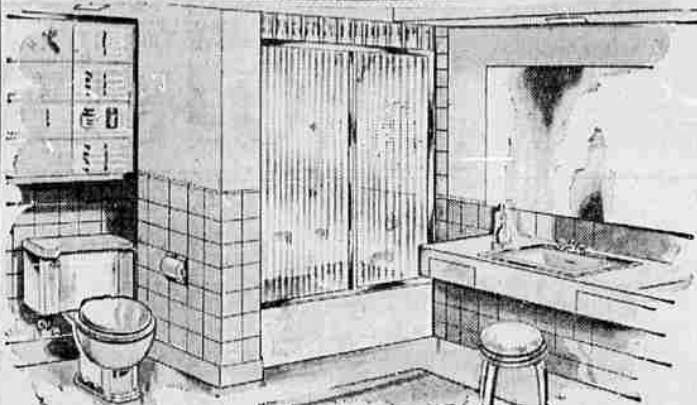

REMODEL YOUR BATHROOM

3-PC. BATHROOM SET

IN DURABLE CAST IRON MADE BY BORG WARNER

- 5 ft. cast iron tub with trip lever in drain and tub filler.
- Reverse Trap Toilet with Seat
- Choice of 20"x18" or 18" round cast iron Wash Basin with rim and pop-up drain and faucet

$129

Take Advantage of This SPECIAL PRICE (In White)