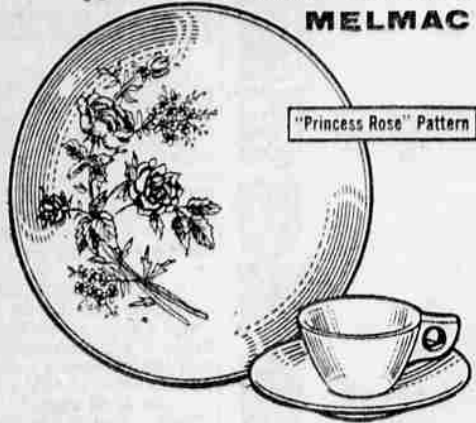

LOVELY... NEW TEXAS-WARE MELMAC

"Princess Rose" Pattern

Complete 45-Pc. SERVICE FOR 8

you pay only **12.99** SET $2 month

You'll love using this refreshing pattern with contrasting pink or white pieces for breakfast, luncheon and dinner.

HERE'S WHAT YOU GET: 8 Decorated Dinnerplates • 8 Pink Cups • 8 Pink Bread 'n Butters • 8 Pink Soup Bowls • 8 White Saucers • 1 Large White Platter • 1 Pink Vegetable Dish • White Creamer • White Sugar Bowl