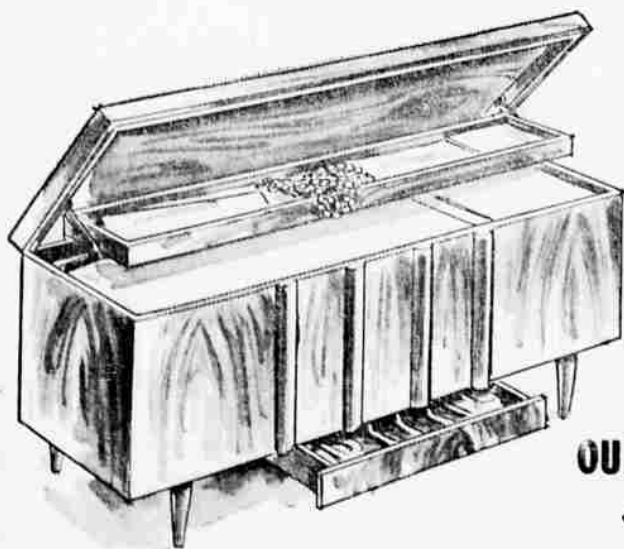

Smart Looking . . .

Pull-Screen Ensemble

Self-standing black screen, highlighted with brass trim; adjustable height. Has hanging brush and poker included at this low pre-season price.

ONLY 19⁸⁸

12-ft. Braided oval rug for halls

Special only **8⁸⁸**

Give your hall new charm and sparkle with a long-wearing oval braided runner. Vibrantly beautiful color combinations, reversible for extra wear. Brown, green, beige and red blends. 27 inches wide, by 12 feet (approx. size).

Cedar Chest by LANE OF ALTA VISTA, VIRGINIA

The Worlds Leading Cedar Chest Manufacturer

Famous Lane cedar-lined chest

Double beauty here with matched walnut panels outside and protective cedar inside. Room to store loads of fine woolens, even big blankets; plus space for smaller valuables in the lid-tray and in the louver-drawer at the bottom. Famous quality construction throughout.