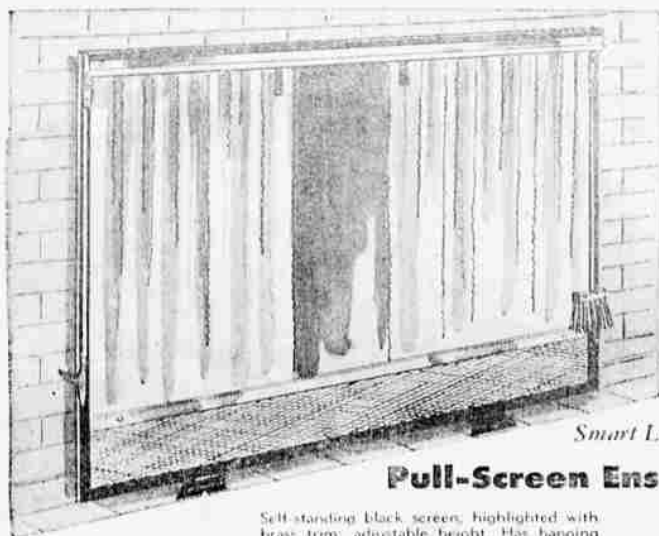

Fall Special . . .

GOSSIP BENCH

- Bronzefone legs
- Ideal for Comfortable Conversations—
- LAMP INCLUDED

\$14

While They Last!

FALL TIME IS FIREPLACE TIME

... Ever notice yourself drawn to the warm flickering fire dancing graciously in a cozy hearth? Of course you have . . . and so will your guests attention be captured by your hearth. You can enhance its natural beauty with good looking, solid brass ensembles and accessories from our popular "Hearth Shop."

Smart Looking . . .

Pull-Screen Ensemble

Self-standing black screen, highlighted with brass trim; adjustable height. Has hanging brush and poker included at this low pre-season price.

ONLY 19⁸⁸

12-ft. Braided oval rug for halls