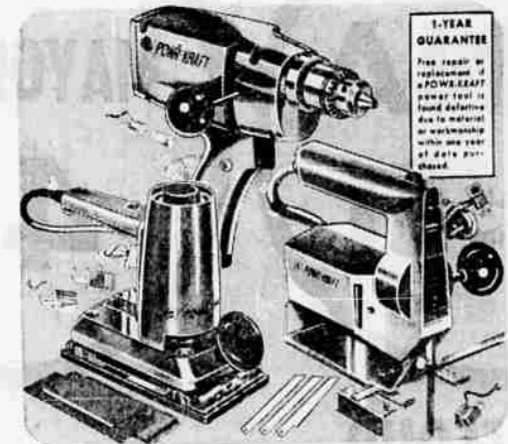

FOR HEAVY DUTY
$6-$10 OFF! POWR-KRAFT TOOLS
(A) 26.95 orbital sander: w/ plate, 9 sheets, bonnet.
(B) 26.95 sabre saw: Ball bearings. With 3 blades.
(C) 22.99 drill, 1/2": Most powerful of its size!
16⁸⁸
NO MONEY DOWN