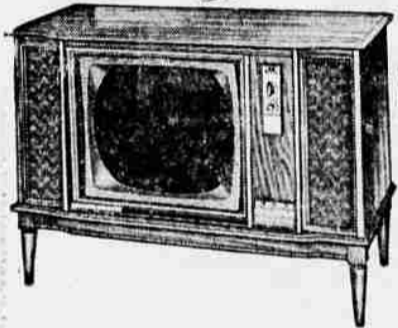

Instant Color Controls—only two—provide quick, simplified tuning of color hue. You can receive black and white programs, too, on these two-in-one instruments . . . sharp, clear and bright. Choice of fine furniture styles and lustrous finishes. Every set is carefully assembled by skilled craftsmen, rigidly inspected by experienced technicians . . . in the tradition of General Electric quality leadership. 21" diagonal tube measurement—260 sq. in. picture.

COLOR TV

BY G.E. IS BETTER TV

You don't know what you're missing until you've seen General Electric's new Ultra - Color TV. To introduce you to this Wonderful World of Color we cordially invite you to stop in at our store and see COLOR TV! Watch a new MAGIC World of viewing enjoyment unfold before your very eyes in a natural, balanced picture that provides the brilliance of the full color spectrum . . . in rich deep tones to willowy pastels. So, open the door to this new adventure in viewing by simply stopping in at 115 East Main and relaxing in our comfortable viewing room.

JOIN US EACH DAY AND WATCH THE WORLD SERIES IN COLOR

Starting Wednesday Oct. 2

See For Yourself. Open Monday & Wednesday Nights Till 9 P.M

Drop in Monday or Wednesday night and watch color TV in the comfort of our TV viewing room. On Mondays watch "Monday Night at the Movies"; Wednesdays watch "The Virginian". We'll stay open these nights so you can watch TV as it should be—in brilliant G-E COLOR. Join the fun . . . at HAPCO tonight!

TERMS OF COURSE!

WATCH THE WORLD SERIES OR FOOTBALL ON COLOR TV THIS FALL!

Imagine . . . a sleek 12-pounder with an 11-inch screen and priced under a hundred dollars! General Electric's new "Personal Portable" is a triumph of American engineering. Come in and see it . . . heft it . . . and resist owning it, if you can.