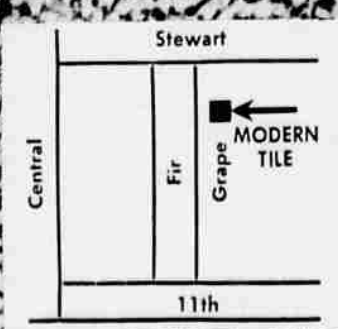

- 100% CONTINUOUS FILAMENT
- Multi-Colors
- Plain
- Tweed

\$8.95
INSTALLED
Over Rubber Pad

100% ACRILAN

- In Plush-Cut Pile and
- 8 Beautiful Colors

\$8.95
INSTALLED
Over Rubber Pad

LEFT OVER
LINOLEUM
SHORT ROLLS
\$1.00 TO \$2.50
Per Yard

PIONITE
FORMICA
35¢
Sq. Ft.

**Carpet
REMNANT**
FROM
\$1.00
Per Yard

100%
COTTON
\$2.88
Per Yard

LINOLEUM
EMBOSSD and ELEGANTE
\$4.50 Per Yard
Installed
(Over New Floors)

Rubber-Vinyl Cove Base
While They
LAST..... **10¢** per ft.

**SHEAR MARBLE
VINYL TILE**
• 9 x 9 x 1/16
19¢ Per Tile

**MODERN
TILE COMPANY**
FLOOR COVERING
"We'll Floor You ... For Less"
730 South Grape Phone 773-7758

**COMPLETE
INSTALLATION
FACILITIES**
In All Departments