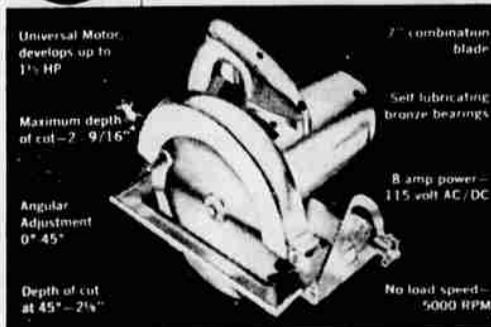

PLASTIC PIPE—100-FT. COILS

- 3/4 Inch **\$3.95**
- 1 Inch **\$6.95**

VALUABLE COUPON

VALUABLE COUPON

7" HEAVY DUTY POWER SAW

\$17⁹⁵

ONLY

WITH THIS COUPON