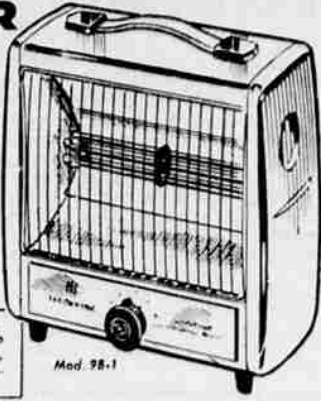

Color

POLAROID LAND COLOR FILM

22 ROLLS ONLY **369** ROLL

Color pictures in 30 seconds!

TOASTMASTER PORTABLE ELECTRIC HEATER

• Radiant Heat Combined With Blower Circulated Warm Air —Thermostatically Controlled!

1488 2.00 month

YOURS FOR ONLY