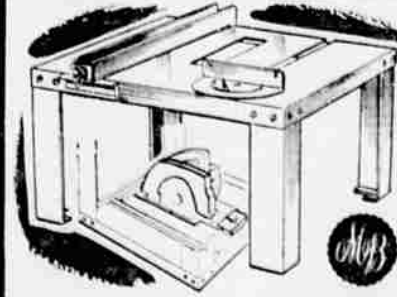

Versatile Circular-to-Table SAW TABLE
Converts circular to table saw! Heavy gauge steel, 244 sq. in. work area. No tools required. **6.99** 1.00 month