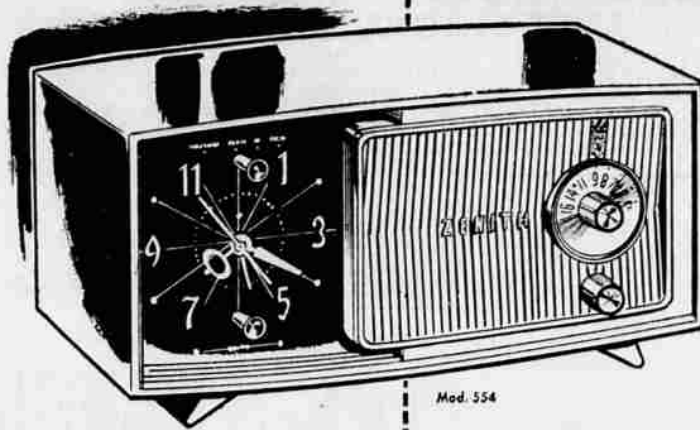

New! 5-Pc. Polaroid Color-Pack Camera Kit

Wakens You... Lulls You To Sleep With Music
Deluxe, dependable and distinctively styled. Automatically turns music off or on with many quality features that let you relax—sleep better.

- Silent, long-life, highest quality electric clock
- Use alarm as timer to call you when you're busy
- Complete AM reception plus CONRAD frequencies
- Powerful "Superhet" circuit, 4" speaker
- Front multi-control clock-radio switch

NEW SPECIAL PRICE 24.88

YOURS FOR ONLY $3 MONTH

ZENITH • THE QUALITY GOES IN BEFORE THE NAME GOES ON