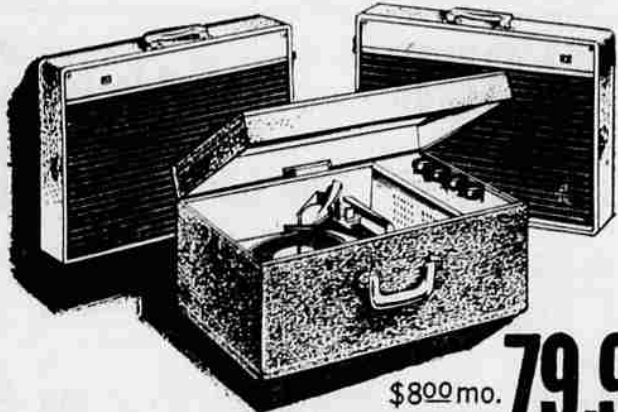

• With this new Westinghouse 4-speaker stereo, you enjoy sound at its finest. Separate speaker units can be placed up to 28 feet apart for wider separation of sound. Custom Garrard 4-speed changer plays all your stereo or monaural records... in brilliant true fidelity sound. Everything packs into two trim suitcases,

You can be sure... if it's Westinghouse

Slim! NEW 1964 ZENITH 19" PORTABLE TV

Get the World's Finest Performing Portable Television

...with Full-Power Transformer! Genuine Handcrafted Chassis! ...and

8 QUALITY PERFORMANCE FEATURES

- Peak Picture Control
- Exclusive Automatic "Fringe-Lock" Circuit
- High Gain 3-Stage IF Amplifier
- "Gated Beam" Sound System
- Zenith Quality Sound-Out-Front Speaker
- Exclusive "Blanking Circuit" helps protect picture tube
- "Capacity plus" quality components
- CINELENS" darkened picture glass intensifies picture contrast