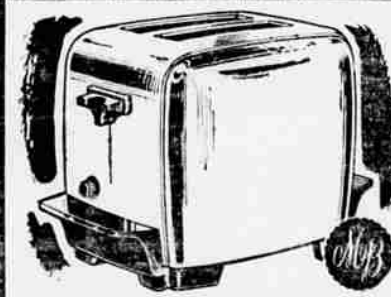

Automatic Two-Slice TOASTER
Polished chrome finish, dependable action controls. Toast selector. **6.99** 1.00 month