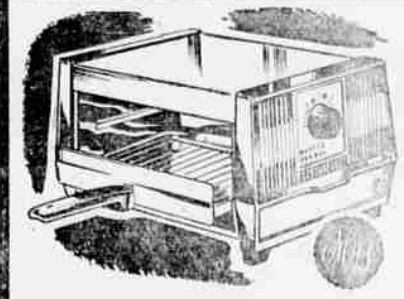

Automatic TABLE OVEN-BROILER
Gleaming chrome finish. Detachable handle. Thermostat control for baking, broiling. **6.99** 1.00 month