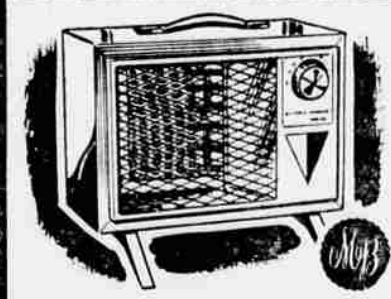

Automatic Fan-Forced ELECTRIC HEATER
Thermostat controlled with safety tip over switch and "instant heat" ribbon element. **6.99** 1.00 month