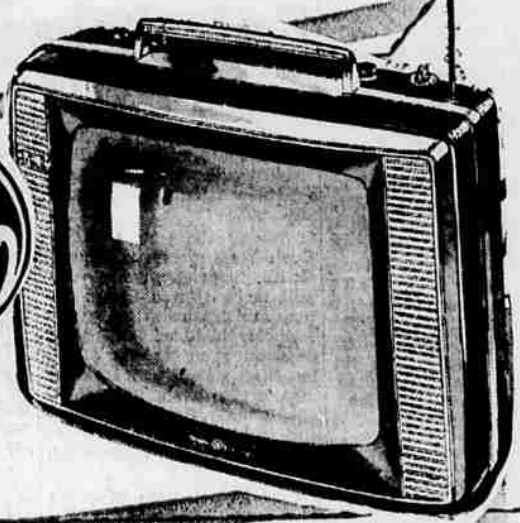

"CENTURY" 19 inch PORTABLE T.V.

- Daylight blue picture
- 19" square corner screen
- Hi-powered full transformer chassis
- Built-in telescoping antenna
- Slim silhouette styling

We have a wide selection of Slim Silhouette styles and models in big, square-cornered 19" and 23" TVs.
Regular $189.95

158⁸⁸