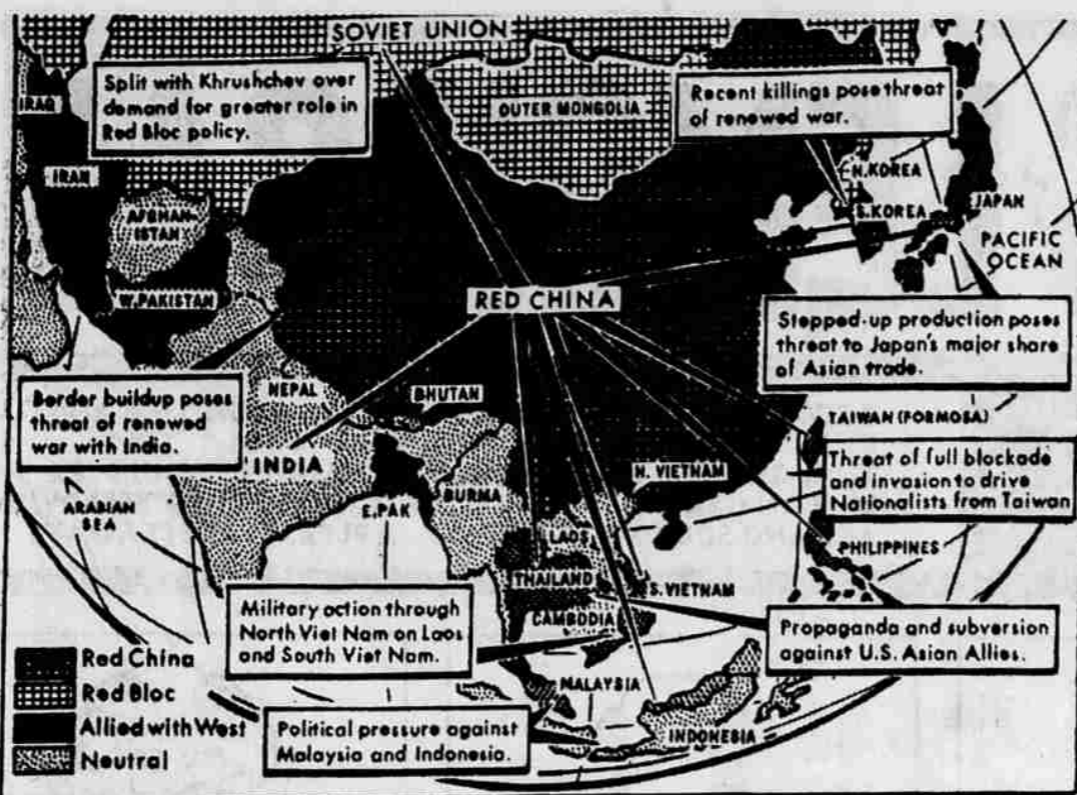

MYRTLE OGBORN
Funeral services for Myrtle A. Ogborn, formerly of Talent, who died Wednesday in Walla Walla, Wash., will be held at 10 a.m. Friday at

Mrs. Ogborn was born Sept. 19, 1880 in Mound City, Mo. She moved to Oregon in 1935 and lived in Talent until 1959, when she moved to Washington.

In 1901 she married James Irvin Ogborn, who preceded her in death in 1956. Survivors include one daughter, Mrs. Ethel Matthews, College Place, Wash.; three sons, James A. and Walter E. Ogborn, Myrtle Creek, Ore., and Elmer Ogborn, Talent; 13 grandchildren and 17 great grandchildren.

MRS. JEANNE TITUS
Happy Camp—Funeral services for Mrs. Jeanne J. Titus, 67, who died in Siskiyou County hospital, were held Saturday in Happy Camp. The Rev. W. P. Carpenter of Montague officiated. Interment was in Happy Camp cemetery.

Born Jan. 25, 1896, Mrs. Titus lived in the Happy Camp area for most of her life.

She is survived by her husband, Albert B. Titus; five sons, Leslie, Willard, Paul, David and Harold Titus, all of Happy Camp; seven daughters, Mrs. Sam Hobbs, Mrs. Joe Waddell, Mrs. E. W. Whitman, Mrs. Albert Attebery, Mrs. Bob Burrer and Mrs. Tom Crocker Jr., all of Happy Camp, and Mrs. John Martinez of Sacramento.

HIT TRAIN
La Grande—UPI—A string of Union Pacific flatcars carrying track maintenance equipment broke loose in the line's yards here Wednesday and crashed into the rear of a departing freight train.

POSES NEW THREAT—Red Chinese buildup on Indian border poses new threat of renewed military action in that area. Map spots various problems in Asia developing as result of pressures from Red China. (UPI)