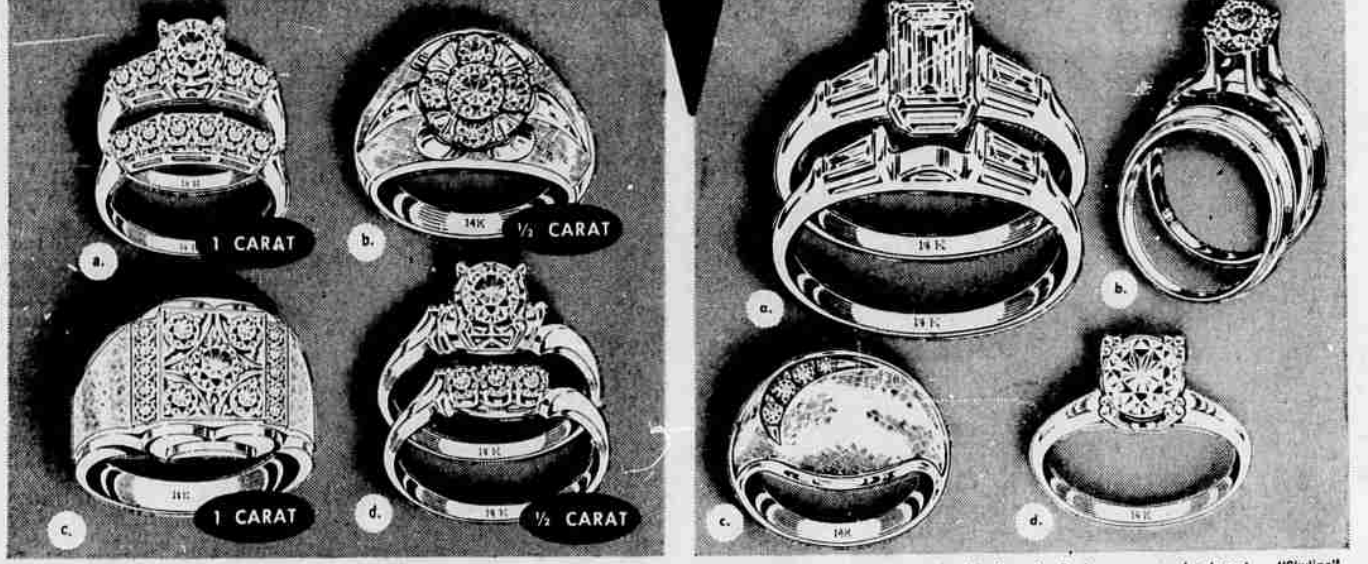

ZALE'S BIG SAVINGS...

EXQUISITE DIAMOND SELECTIONS! BIGGEST DIAMOND VALUES

a. Eleven breathtaking diamonds total one full carat in 14K gold wedding set. $249
b. Five diamonds in man's ring of 14K gold. Total 1/2 carat of diamonds. $117.75
c. Man's ring with 15 diamonds in bold new mounting of 14K gold. $249
d. Four fine diamonds total 1/2 carat in 14K gold bridal pair. $117.75
a. Exquisite emerald cut diamond with 4 baguettes. Bridal pair of 14K gold. $695
b. Contemporary and elegant... "Skylite" wedding set... rich 14K gold. $325
c. 4 fine diamonds accent majestic dome ring of textured 14K gold. $69.95
d. Magnificent "Miracle Top" solitaire set in elegant mounting of 14K gold. $200

NO MONEY DOWN • CONVENIENT TERMS ARRANGED