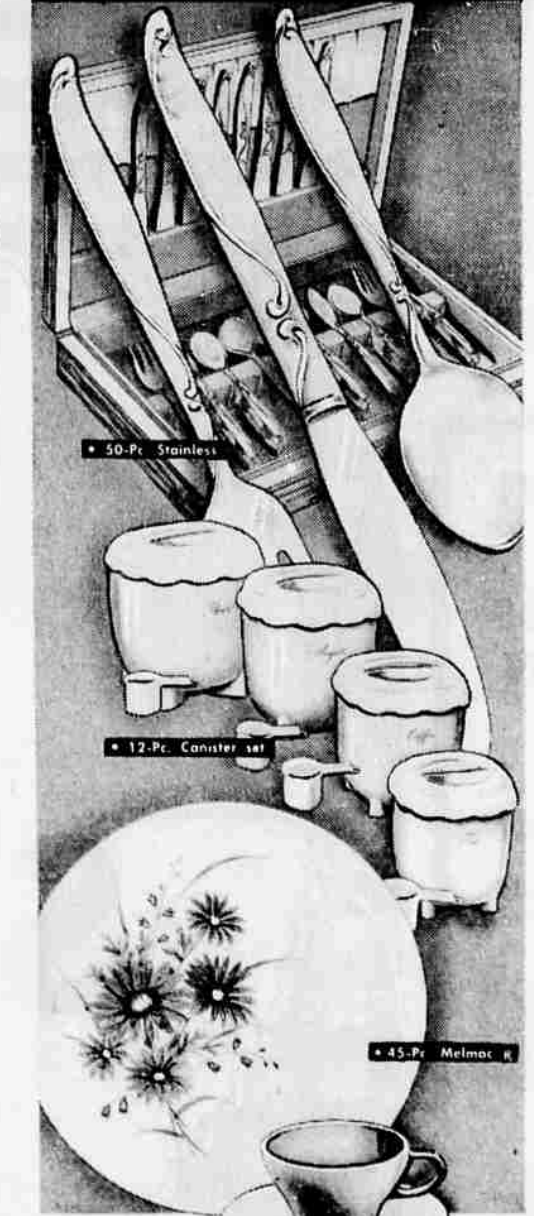

SPECIAL HOMEMAKER'S VALUE!

45-Pc. Melmac® break-resistant dishwasher proof... Dinner Combination. $2888
50-Pc. Stainless Flatware service for 8 never dulls with dishwasher use!
12-Pc. Canister Set. Perfect for daily use. Unbreakable polystyrene! Includes 8 spoons.