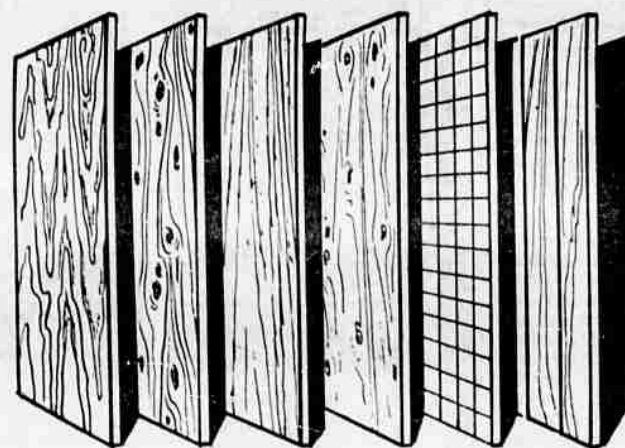

PRE-FINISHED PANELING

ALL WELDWOOD U.S. PLYWOOD
PANELING ON SALE AT
10% Discount!
Factory Representative Will Be in the Store
SEE WELDWOOD'S ROOM-OF-THE-MONTH
Different Paneling Every Month

Prefinished Hardwood PANELING

3 Different Panels	
BEL AIR OAK	$ 8.50
NATURAL and ANTIQUE	
BEL AIR WALNUT	$13.75
CAPE COD BIRCH	$ 7.10