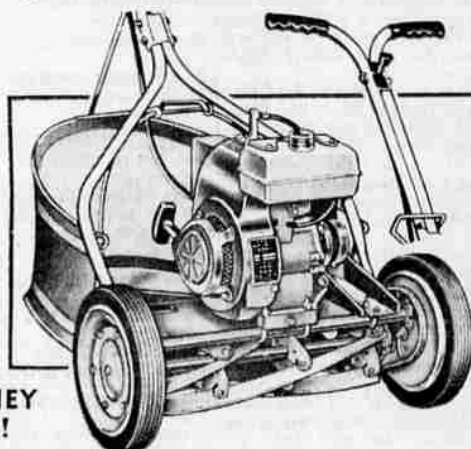

Recoil Starting 18-Inch Power Reel Mowers

Save $10
Regular 74.99 **69⁹⁹**

Easy to maneuver. Ideal for mowing small or medium size lawns. No pull starter. 5-position height-of-cut wheel adjustments—1 1/16 to 3 5/16 in. Engine controls on handle. Steel housing.

5 blades cut 18 inch swath. Cutting height up to 1 7/8 in. high. Engine has easy-to-use throttle, clutch controls on handle. Tubular steel handle. Steel backed bronze bearings in wheels. Grass catcher. 2.99

OUR LOWEST PRICES EVER!

High-Quality ALLSTATE Tubeless Guardsman TIRES

27-MONTH GUARANTEE

2 DAYS ONLY!

Full 4-Ply Nylon Blackwalls 6-70x13 **18⁸⁸** PLUS TAX AND OLD TIRE OFF YOUR CAR

NO MONEY DOWN ON SEARS EASY PAYMENT PLAN

CHECK SAVINGS ON YOUR TIRE SIZE	
6-70x15 - 7-50x14	SALE 22.88*
7-10x15 - 8-00x14	SALE 24.88*
7-60x15 - 8-50x14	SALE 26.88*

*plus tax and old tire off your car.