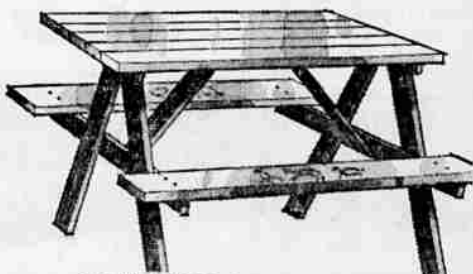

36" JUNIOR PICNIC TABLE WITH BENCHES 6.98

Well constructed of kiln-dried lumber with baked enamel finish. 36"x36"x23" high table; attached benches. Green or yellow. Easy to assemble.

OPEN SUNDAYS

10:00 A.M. - 5:30 P.M.

Bring the Whole Family
54 Big Depts. To Shop in Leisure

ENJOY THE DELICIOUS FOOD...
THE DELIGHTFUL ATMOSPHERE OF OUR OWN

ROGUE SIDEWALK CAFE

SUNDAY - Breakfast 9:00-12:00
Lunch.....
WEEK DAYS - Breakfast 8:00-11:00
Lunch.....

Enjoy Porch or Patio Cooking This Summer... Relax!

12 1/2" TABLE MODEL BRAZIER
Cook-out meals, ready in minutes with no kitchen mess... 18-gauge bowl; painted windband legs of 1/2" round plated bar stock two side handles; grill of 6, 7 and 10-gauge chrome plated wire.