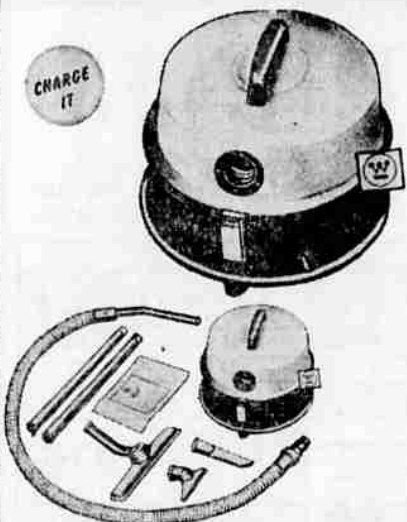

USE YOUR NEWBERRY CHARGE ACCOUNT

WESTINGHOUSE DELUXE CANISTER CLEANER...

Easy to store... carry... use. Light, quiet, powerful. Roll-away cord storage. U. L. Approved. With 7 piece set of attachments. Guaranteed by Westinghouse for peak performance.

Nothing Down - 5.25 a Month

29.88

BAMBOO ROLL-UP BLINDS

Compare Newberrys' prices for these fine quality, split bamboo roll-ups. Dozens of interesting ways to use them with dramatic effect! Attractive in natural... easy to spray paint for any desired decor. Your choice of inside or outside peel. In all sizes.

- 3'x6' ... 1.19 • 8'x6' ... 3.29
- 4'x6' ... 1.69 • 10'x6' ... 3.98
- 6'x6' ... 2.49 • 12'x6' ... 5.49