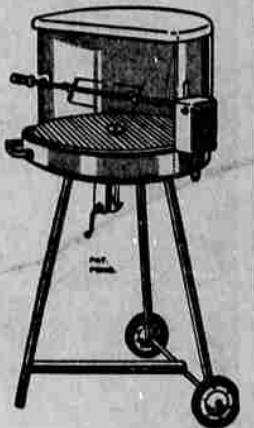

Newberrys

HOME AND GARDEN SALE

MEDFORD SHOPPING CENTER

635 E. JACKSON

3 BIG DAYS: FRIDAY, SATURDAY and SUNDAY - APRIL 19 - 20 - 21

STORE HOURS: SUNDAYS 10:30 TO 5:30 - MONDAY AND FRIDAYS 9:30 A.M. TO 9:00 P.M.
TUESDAYS, WEDNESDAY, THURSDAYS AND SATURDAYS 9:30 TO 5:30 **Acres of Free Parking**

OUTDOOR FUN ALL SUMMER FOR THE YOUNG FRY...

"The FINEST BATTING DEVICE ever conceived to help LITTLE LEAGUERS develop a smooth well-coordinated SWING"...

LITTLE PRO BAT-A-ROUND

$2.95 Price Slashed in Half... **$1.48**

With autographed photo of Roger Maris

Takes the place of pitcher, catcher, fielder. Same principle of batting tee used for training major league teams. Indestructible plastic - easy to mount on wood 2x4 which you can sink into the ground.

LITTLE PRO with adjustable metal rod to sink into ground. Reg. 4.95 Cut in half **2.48**

LITTLE PRO—with metal rod and metal stand. Reg. 6.95 - Cut in half **3.48**

YOU CHARGE IT!

36" WOODEN SANDBOX WITH COLORFUL CANOPY 9.95

Super-sturdy spring steel set-in-bottom, plus floor braces. Top grade lumber with baked enamel finish. 2-seater with vinyl-coated canopy. 30"x30".

36" JUNIOR PICNIC TABLE WITH BENCHES 6.98

Well constructed of kiln-dried lumber with baked enamel finish. 36"x36"x23" high table; attached benches. Green or yellow. Easy to assemble.

OPEN SUNDAYS

10:00 A.M. - 5:30 P.M.

Bring the Whole Family
54 Big Depts. To Shop in Leisure

ENJOY THE DELICIOUS FOOD...
THE DELIGHTFUL ATMOSPHERE OF OUR OWN

ROGUE SIDEWALK CAFE

SUNDAY - Breakfast 9:00-12:00
Lunch.....
WEEK DAYS - Breakfast 8:00-11:00
Lunch.....

Enjoy Porch or Patio Cooking This Summer... Relax!