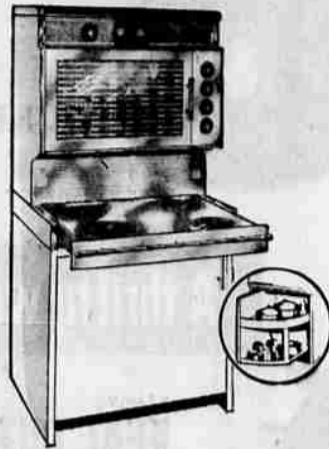

TAPPAN Electric RANGE

The fabulous "400" model with Tappan's SET 'N FORGET educated element included at NO EXTRA COST. America's most wanted range . . . and no wonder! Includes every cook-easy feature for maximum convenience! Eye-level controls . . . hide away cooking surface . . . automatic clock! These and more . . . at an amazingly low promotion price! Small down payment and easy monthly terms. (Base cabinet optional equipment).