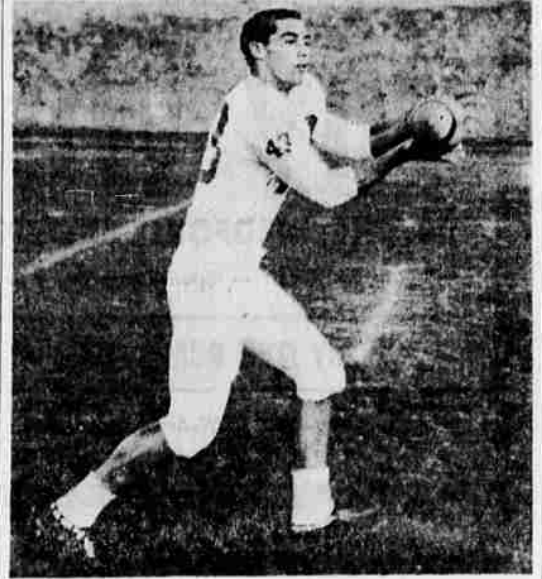

Topped Statistics The Pirates topped all Evergreen conference final team statistics except pass defense. Bue opponents averaged 152 yards total offense per game and were held to a mere 58 yards on the ground by the blitzing Whit defensive unit.

Conference individual statistics were also dominated by the Pirates with sophomore halfback Reed running with the total offense and rushing leadership as he amassed 965 yards for 120.6 yards per game. The other half of the pounding Bue running attack, Murio, averaged 90.6 yards per game in five games at halfback.

Frosh field general Don Leebriek led the conference in passing accuracy completing

Probable Offensive Lineups SOUTHERN OREGON - WHITWORTH COLLEGE FOOTBALL

SOUTHERN OREGON				WHITWORTH			
No.	Name	Wgt.	Pos.	No.	Name	Wgt.	Pos.
87	Howard Hartman	170	RE	195	Wendell Witt	87	TE
75	Gary Reed	214	RG	250	Ken Sugarman	72	TE
65	Bud Brittan	214	RG	220	Gene Baker	64	TE
55	George Moses	195	C	210	Perry Morton	51	TE
20	Larry Ryerson	185	LG	205	LaVaughn Stephens	62	TE
45	Glen Moses	190	LT	210	Mike Edmunds	73	TE
45	Dave Hughes	165	RE	185	Randy Rice	81	TE
11	Doug Olsen	180	QB	165	Don Leebriek	10	TE
35	Kern Bennett	172	RH	195	Charlie Reed	34	TE
33	Mike Hood	185	LH	190	John Murio	43	TE
47	Allen Barnes	205	FB	190	Bruce Grady	36	TE

WHITWORTH BACK—John (Hula) Murio, above, is a right halfback, end and safety for the Whitworth college football team which opposes Southern Oregon college at Central Point at noon tomorrow, Thanksgiving day. Murio, a 6-foot, 190-pounder from San Francisco, is called one of the finest pass receivers on the Pacific coast. His swivel-hipped running makes him an elusive ball carrier. He led the NAIA in total scoring last year.

59 per cent of his attempts which included seven TD aerials. Leebriek ranked third in total yardage via the air lanes completing 39-66 for 491 yards. Senior end Wendell Witt grabbed the pigskin 22 times for 130 yards to rank him second in the conference in that department. He led the league in touch down catches with six. Witt, Murio and Reed led league scorers with 37, 36, and 36 points each respectively. Halfback Ed Matthews also ranked in the top ten with 21 points.

In Home Community A feature of the game will have Southern Oregon backs Al Barnes, Kern Bennett and Doyle Bransom performing in their final collegiate football game in their home community. Barnes and Bennett are ex-Crater and Bransom ex-Jacksonville. Guard Larry Ryerson is another ex-Crater high player who'll appear before a hometown crowd.

Southern Oregon goes into

its final game with a 7-1 record and Whitworth is 6-2. Each team is unbeaten in its last six games and ambitious to stretch its streak to seven. Muste at the game will be provided by some 25 members of the Ashland High school band under the direction of Raoul Maddox. There will be a trampoline act from Southern Oregon college at half-time.

Medford Kiwanis club is assisting SOC with sponsorship of the game. Reserve tickets have been on sale at Central Point pharmacy, at the college in Ashland and at Mann's department store in Medford.

Crater's covered grandstand seats about 2,000 persons. About half of these seats will be reserved and half general admission. Tickets will be on sale Thursday at the gate. There are special student prices. Student cards admit Southern Oregon college students.

Koch Drills On Portland Hoop Squad

Portland—With the opening Pilot hoop date less than two weeks off, University of Portland's head basketball coach Al Negratti has expressed satisfaction with his team in drills to date, particularly impressed with its fine competitive attitude.

The Pilots open a 26-game schedule Friday, Nov. 30, against San Jose State, West Coast Athletic conference member, in Portland's Memorial Coliseum.

This year's Pilot squad, composed of five returning lettermen, five junior college transfers and two other returnees, has shown a willingness to work together and Negratti feels that the club will round into shape sooner than anticipated.