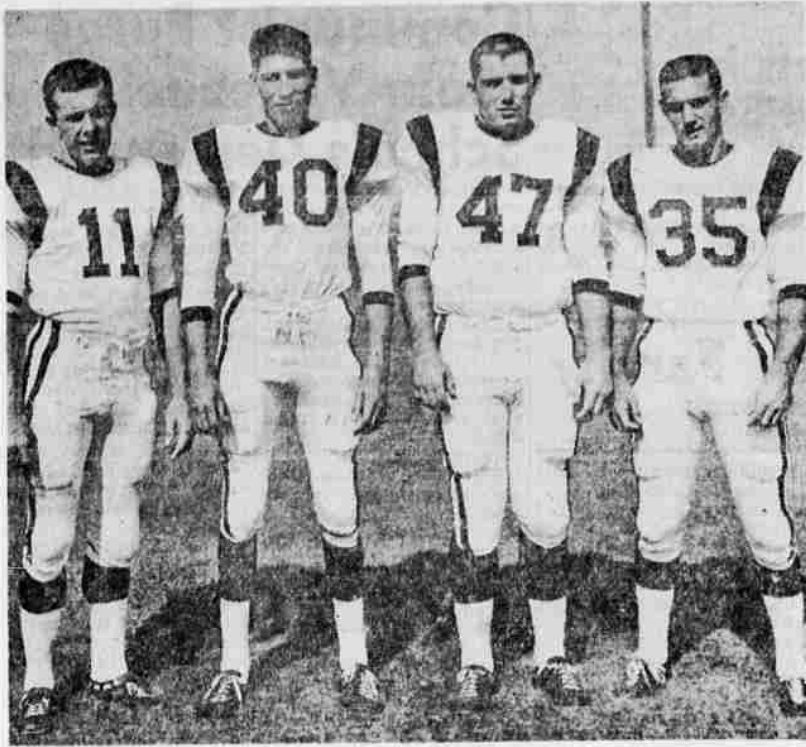

RAIDERS PLAY THURSDAY—Four backfield men of the Southern Oregon college football team, which plays at Crater high school stadium in Central Point at noon on Thursday, are shown here. Whitworth college will provide the Thanksgiving day opposition for the Red Raiders. The Raiders are Doug Olsen (11), quarterback, Doyle Bransom (40), right halfback and safety; Al Barnes (47), fullback, and Kern Bennett (35), left half. Bransom, Barnes and Bennett close out their college grid careers in their home community.

All Tickets Sold for OSU-UO Tilt

Oregon State University, Corvallis—All tickets, both general admission and reserved, have been sold for the Oregon State-Oregon college football game here next Saturday, it was announced Monday by Athletic Director R. S. (Spec) Keene.

The reserved ducks were gone nearly two weeks ago, but last Saturday Beaver officials placed 1,600 additional general admission tickets on sale following the Colorado State game. They were snapped up in a hurry, Keene said, and no more tickets will be on sale.

This means that the largest crowd ever to see a "Civil War" clash in either Corvallis or Eugene likely will be on hand. The Beavers drew 27,574 at Parker stadium for the 1958 game, and in 1960 some 27,000 were on hand. Special bleacher sections have been added for this game, with capacity at about 28,000, Keene said.

Meanwhile, Coach Tommy Prothro and his Beavers went right to work getting ready for the most important game of the season, insofar as OSU is concerned. A victory over the Ducks might bring the Beavers a post-season Bowl bid, for their present record of 7-2 is one of the best in the nation.

Rival Elevens Receive Praise Of Assistants

Portland—UPI—Assistant coaches Jerry Long of Oregon State and Phil McHugh of Oregon gave sportswriters and sportscasters a rundown on their two teams here Tuesday, and each praised the opposition.

McHugh said Oregon has about forgotten about possibilities of a bowl game after losing 26-7 to Ohio State Saturday. He added "We feel it will take our best effort of the year to win."

Great Team Long said Oregon was a "great football team and we've got a real challenge on our hands."

McHugh said Terry Baker will be "by far" the best back Oregon has faced this season. McHugh added he felt a wet field would work to the advantage of Oregon State. Long disagreed.

"We want a dry field and think a wet field would hurt our chances," he said.

Long said tension was high in Corvallis. "The coaches are even irritable with each other."

Long also declined to talk about bowl chances. "We're thinking only of the Benton county bowl," he said.

Christian: Arkansas 20 over Texas Tech

West: California and Stanford, even; Oregon 2 over Oregon State; Washington 3 over Washington State

Baker, Burke Set NCAA Pace