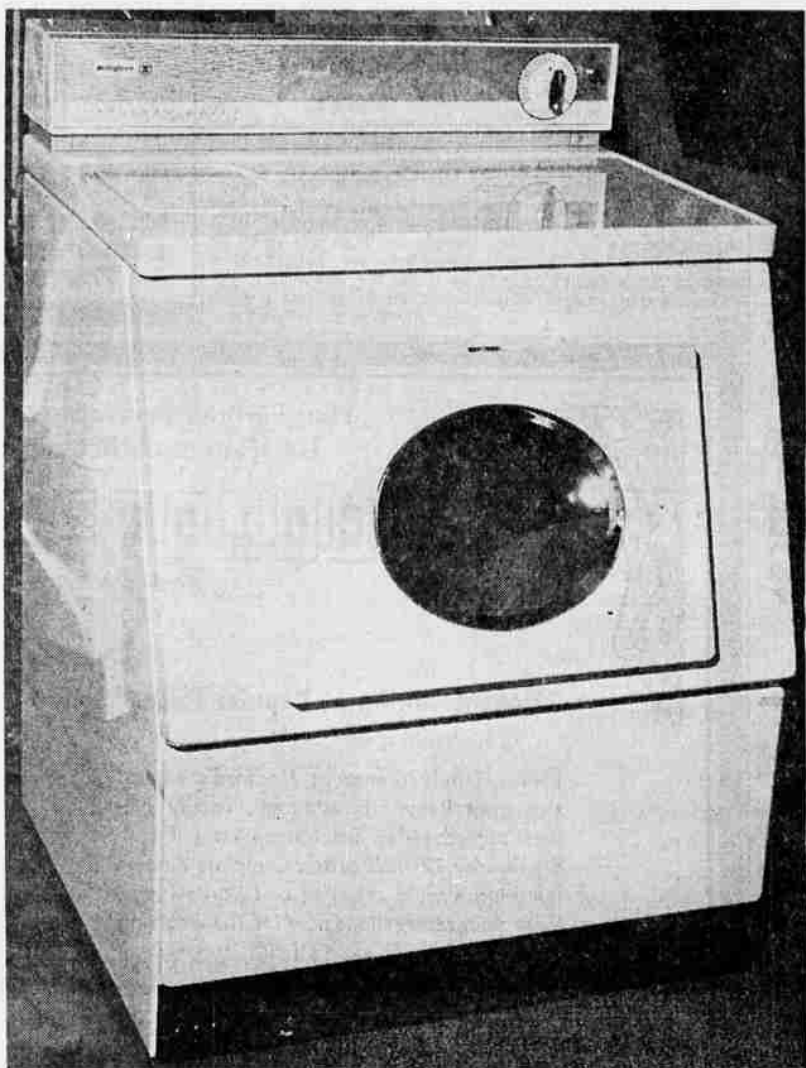

# Don't buy that dryer!

Until you see what Trowbridge Elec. offers in Westinghouse!

• 3 Temp • Loading Door • Direct Air-Flow Action • Faster Drying With LESS COST • Heats for ALL Fabrics •

YOU CAN OWN THIS  
DELUXE WESTINGHOUSE DRYER  
NOW

YOU SAVE \$41<sup>95</sup>

FOR ONLY  
**\$158**

PLUS **FREE!**  
HAIR DRYER

Luxury-styled LADY TEMPEST hair dryer, absolutely FREE with your purchase of a new Westinghouse deluxe clothes dryer! A regular \$24.95 value, the Lady Tempest comes complete with drying bonnet, 4 speed push-button motor and attractive carrying case. This Cal-Ore League offer is good until Dec. 31.