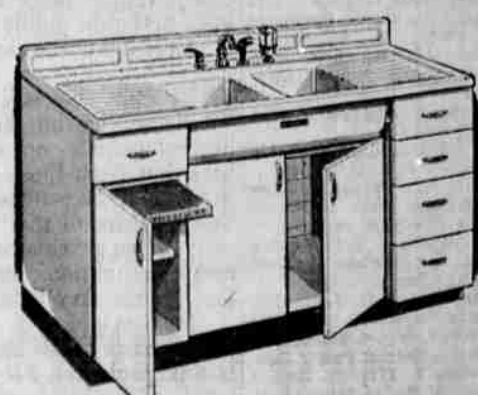

12/2 ROMEX CABLE—REG. 5½¢ PER FT.
In 50, 100 and 250-ft. coils. Per ft. **3½¢**
4½¢ ft. 14' 2" **2½¢**
6½¢ 12' 2" w/grd. **4½¢**
5½¢ 14' 2" w/grd. **3½¢**

SAVE OVER 30%—ELECTRICAL NEEDS
Reg. 3 for 99¢. 4" octagon boxes, switch boxes and handy boxes. Take your choice or mix them, 3 for **57¢**

35.05 off! 66" sink
DELUXE STEEL CABINET—REG. 153.95
90th Anniversary Celebration value! Double-bowl sink, rinse-spray, hardwood cutting board. Top quality fittings. Lots of storage. **118.90**

SO EASY TO SAVE DURING WARDS 90th ANNIVERSARY—JUST SAY 'CHARGE IT!'