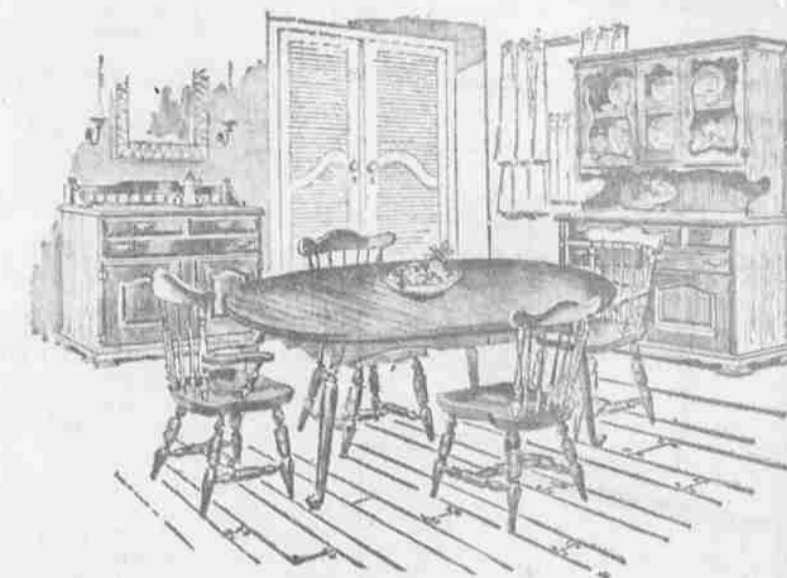

SALEM HOUSE...

The most respected name in Fine Early American Furniture

Made to last for generations

The finest kiln dried northern birch is selected by us and constructed with the loving care of craftsmen who take pride in their work with beautiful woods.

The mellow hand rubbed finish and individual styling is your assurance of a lifetime of proud ownership - truly the choice of discriminating people everywhere.