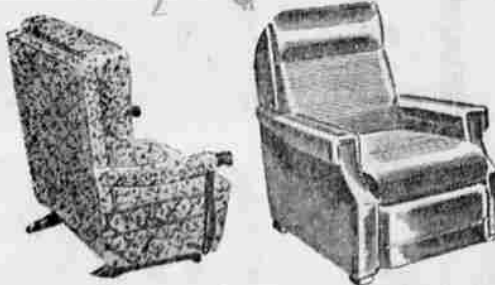

OCCASIONAL CHAIRS AND PLATFORM ROCKERS **$19⁸⁸**
RECLINING CHAIRS **$44⁸⁸**

LIVING ROOM SETS

SAVE FROM 45% TO 70%

- 2 pc. Sets Bed Davano and Matching Club Chair $99⁸⁸
- 3 pc. Sets SPECIAL DISPOSAL PRICE FROM $99⁸⁸ TO $299⁸⁸