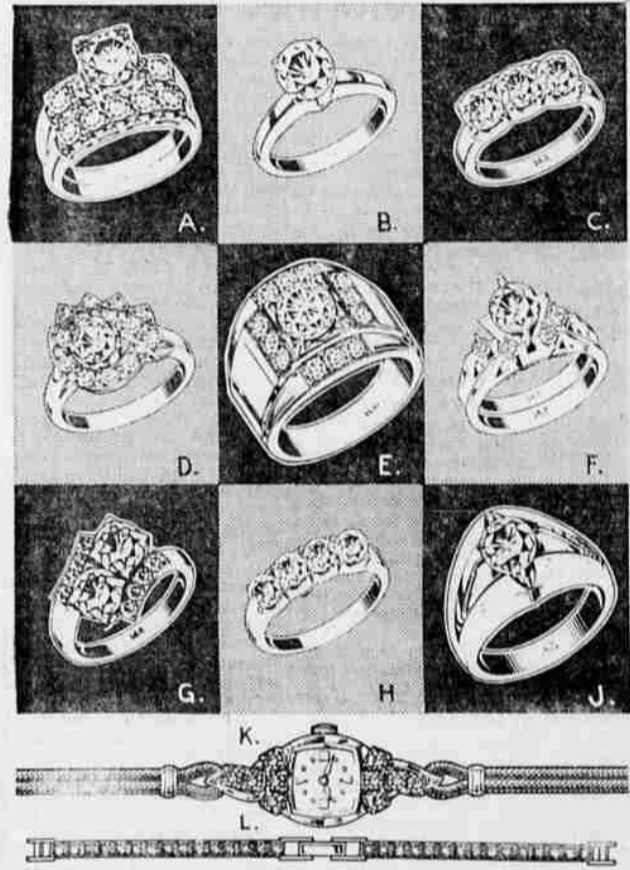

Introduce the 1963 **TOTAL WEIGHT SERIES** OF **"Eternal Love"** DIAMOND RINGS

SYMBOL OF LASTING AFFECTION

CHOOSE FROM A FABULOUS COLLECTION OF DIAMOND RINGS AND JEWELRY EACH CONTAINING A TOTAL **1/2 CARAT OF DIAMONDS**

EACH **A 200.00 Value** **159⁰⁰**

TERMS LOW AS 11.00 A MONTH

Imagine! One-half carat-weight diamonds, magnificently matched, exquisitely cut, then carefully set in our own 14K gold mountings! Our careful craftsmanship enhances their fiery brilliance!