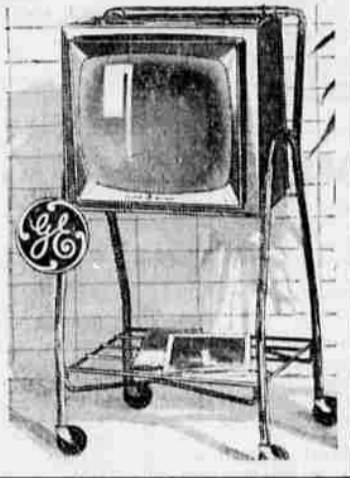

REFRIGERATORS

Yellow-TA342W. Refrigerator-Freezer Combination. Eleven and one-half cubic feet. Automatic defrost. Regular price $339.95. NOW—Less Hapco size trade **$278.88**

One G.E. TC424W. Refrigerator-Freezer Combination. 13.6 cubic feet. Completely frost free. Regular $549.85. NOW ONLY—Less Big Hapco Trade **$488.88**

RED TAG SPECIALS

DISHWASHERS

Two Only—Model SP102. "BRAND NEW" One Year Warranty. Now Only **$127.77**

Two Left—Model SP202 Demonstrators. With Power Shower. Regular $199.95. Now **$148.88**

Two Only—Model SP202 "BRAND NEW" Same as Demonstrators. Now Only **$158.88**

COLOR TV

One M940WMD Regular $719.95. Save over $90.00. Mahogany cabinet. Now **$628.88**

One M950WMD Mahogany Cabinet Console. Save over $110.00 on this one. Reg. $789.95. Now **$678.88**

One Only—M960WMD Deluxe Color TV. Enjoy Color TV at its best on this G.E. A real savings on this one. Regular $869.95. Red Tag Price **$748.88**

DRYERS

One Only—DA720V 1961 Model. Four speed heat control. Magnetic door. Regular price was $239.95. Now Only **$178.88**

Four Left—DA823V 1961 Models—Automatic Clothes Conditioner. A steal at only **$188.88**

BLACK & WHITE TV

Two Left—M203XGR 19" G-E Portable. Easy carrying handle. Full power transformer. No glare picture tube. Full Guarantee. Regular $179.95. Now only **$158.88**

WASHERS

One Model WA550W twelve pound capacity Filter-Flo Washer. Three separate water levels. Regular $244.95. NOW ONLY **$208.88**

One Only—G.E. WASHER-DRYER Combination. A two in one space saver. Regular $469.95. A Real Savings. NOW ONLY **$358.88**