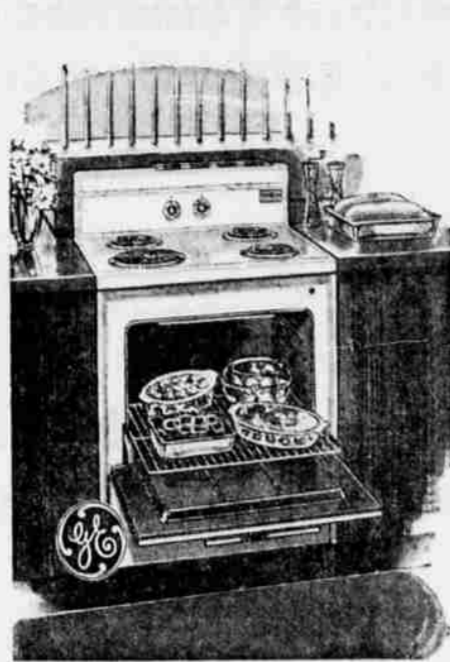

LOWEST PRICE EVER FOR A PUSHBUTTON RANGE

HAPCO'S LOW PRICE..... **$148⁸⁸**

Less a Generous Allowance for Your Old Range