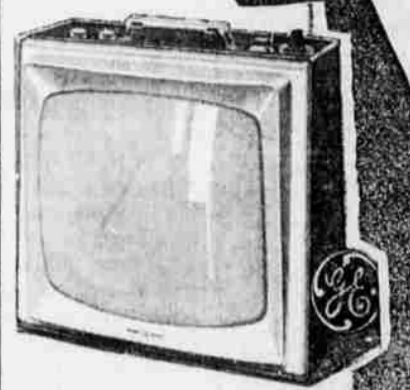

G.E. - 19 inch "CELEBRITY" TV

Daylight-Blue Picture—19" square corner screen—Built-in monopole antenna — Compact styling slim silhouette.

PRICE HAS BEEN... $169.95

Now Only... **$148⁸⁸**