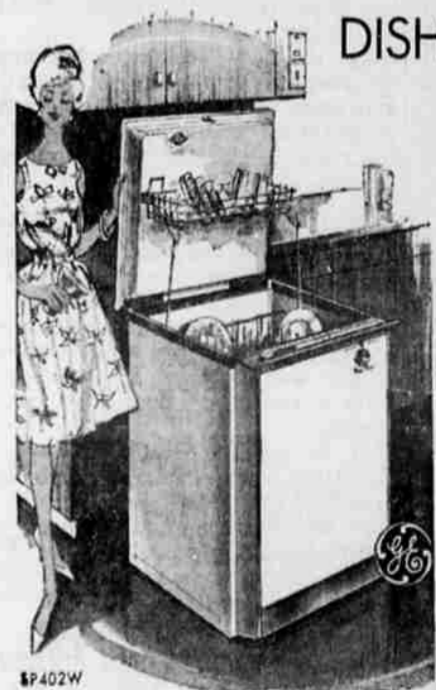

DISHWASHERS

Fabulous Buys on all New G.E.

Mobil Maid Dishwashers

Deluxe Model Shown **$279.95**

Other Models From... **$138⁸⁸**

BIG SAVINGS!

Look for the red tag and BIG SAVINGS. Yes... in our stores we always have a group of items that, for one reason or another, we are selling at clearance prices! This means you SAVE on beautiful brand new, quality GE appliances. Don't miss these buys — look for the red tags, your ticket to Low Cost.