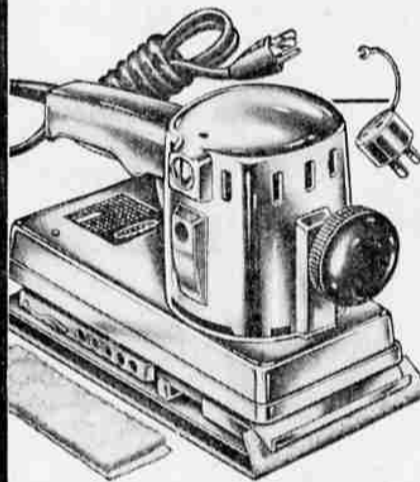

Massive heavy-duty construction. More exact cuts with micro-adjustment; result — better fits on all your work. Bench height adjusts to either 22 or 25 1/4 inches. Blade guard extra.

Big Capacity
Handles heavy lumber, trims it to size.

For Hobbies
Handles small pieces for delicate work.

Precise Cuts
Speeds repairs with easy duplicate cuts.

Save Now... Top Quality Rugged Craftsman Tools

Regular \$48.95 Craftsman Dual-Motion Sanders With Polishing Pad