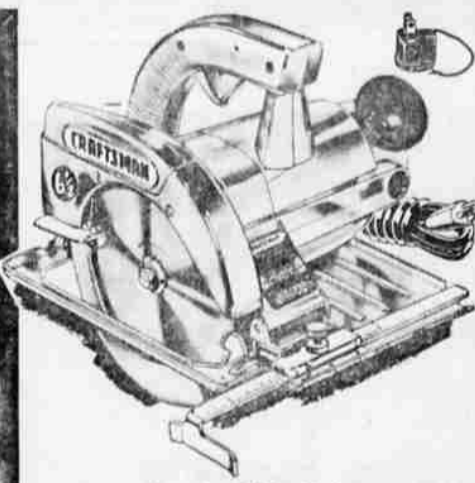

Regular separate prices total \$48.95! Used by many professionals. 1-in. stroke means extra capacity and faster cutting. Includes circle-cutting edge guide.

\$35

Save \$17.81! Craftsman 54-Piece Socket Sets Include a Tool Box

Regular separate prices total \$50.81! Nickel-chrome finish-steel, 1/2-inch drive sockets hot forged to add strength. 7/16-1 1/2 in.; 1/2-inch drive sockets, 3/16-1/2-inch.

\$35

Craftsman hand tools are unconditionally guaranteed. Any tool that fails to give complete satisfaction will be replaced free of charge.

3 DAYS ONLY YOUR CHOICE

\$35

NO MONEY DOWN ON SEARS EASY PAYMENT PLAN

Outstanding Buy! Big Craftsman 6 1/2-Inch Contractor Size Saws

Heavy duty with chisel-tooth Kromedge combination blade. Cuts a 2x4 at 45°. Depth of cut 0 to 2 in. at 90°. Safety clutch. Ball-bearing construction.