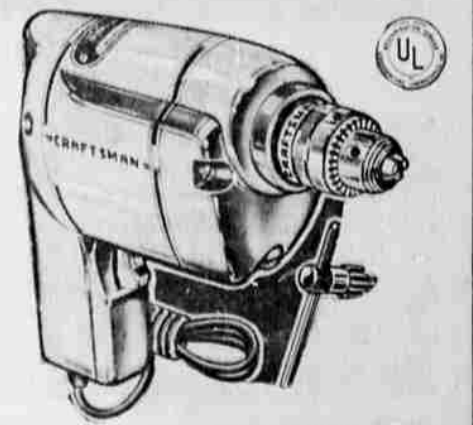

Craftsman Self-Propelled ROTARY... 3 DAYS ONLY \$79.88

Check These Craftsman Features

\$14.99 and \$15.99 Power Tool Work Saver...

Craftsman Reciprocating Sanders for Fine Finish

Vibration-free handle. Lightweight aluminum housing. 18 sq. in. of sanding surface. Fast double-arc sanding. Won't scatter dust. 10-ft. 3 wire cord. 6 sanding sheets. 1-yr. guarantee.

Craftsman 1/4-in. ELECTRIC DRILL
Rugged dependability plus the power to handle most drill accessories. Precision-gear key chuck. Locking trigger switch. Rugged sectional (not split housing). 3-wire cord. 1-yr. guarantee.