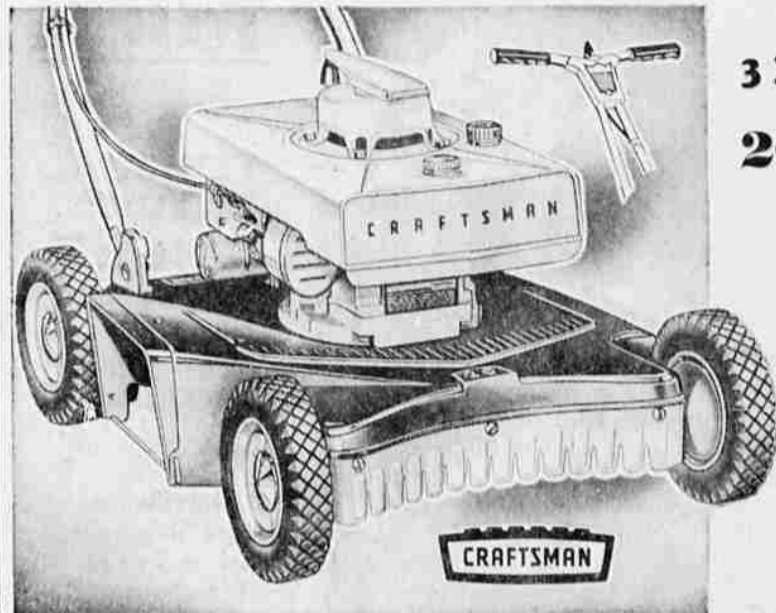

3 DAYS ONLY YOUR CHOICE

\$35

NO MONEY DOWN ON SEARS EASY PAYMENT PLAN

Outstanding Buy! Big Craftsman 6 1/2-Inch Contractor Size Saws

Heavy duty with chisel-tooth Kromedge combination blade. Cuts a 2x4 at 45°. Depth of cut 0 to 2 in. at 90°. Safety clutch. Ball-bearing construction.

QUALITY - SERVICE - VALUE Craftsman Challenges Comparison

Best Buy of the Season on Craftsman Quality Mowers

3 DAYS ONLY... 20-In. 3-H.P. 4-Cycle Rotaries with Easy No-pull Starter

Check Sears Outstanding Low Price

No Trade-in Required

NO MONEY DOWN on Sears Easy Payment Plan

So many time and work-saving features at this low price. Lightweight (but rugged) die-cast aluminum housing for easier pushing. The austempered blade is nick-resistant, gives a crisp cut to grass. 5 height-of-cut adjustment, 1-3/4 in.