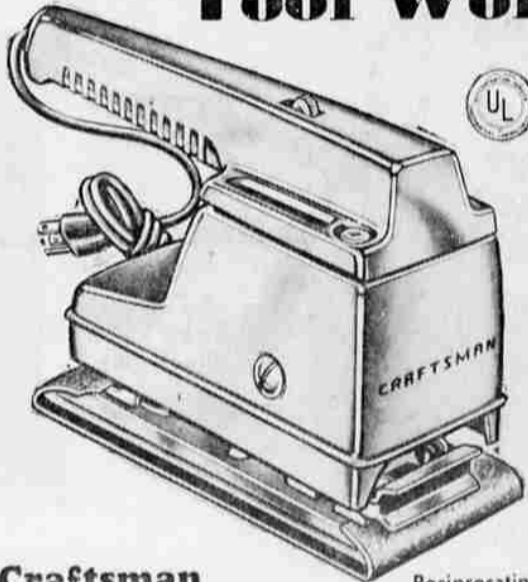

No Trade-in Required

NO MONEY DOWN on Sears Easy Payment Plan

So many time and work-saving features at this low price. Lightweight (but rugged) die-cast aluminum housing for easier pushing. The austempered blade is nick-resistant, gives a crisp cut to grass. 5 height-of-cut adjustment, 1-3/4 in.

\$59.88

Sears does not establish artificial "list" prices to allow so-called "discount" or "trade-in" prices. Sears original prices are low prices.

Craftsman Service

... is available through any Sears Store or Mail Order House in the country. Spare part availability is assured for 10 years.

Craftsman Self-Propelled ROTARY... 3 DAYS ONLY \$79.88

Check These Craftsman Features

\$14.99 and \$15.99 Power Tool Work Saver...

Craftsman Reciprocating Sanders for Fine Finish

Vibration-free handle. Lightweight aluminum housing. 18 sq. in. of sanding surface. Fast double-arc sanding. Won't scatter dust. 10-ft. 3 wire cord. 6 sanding sheets. 1-yr. guarantee.