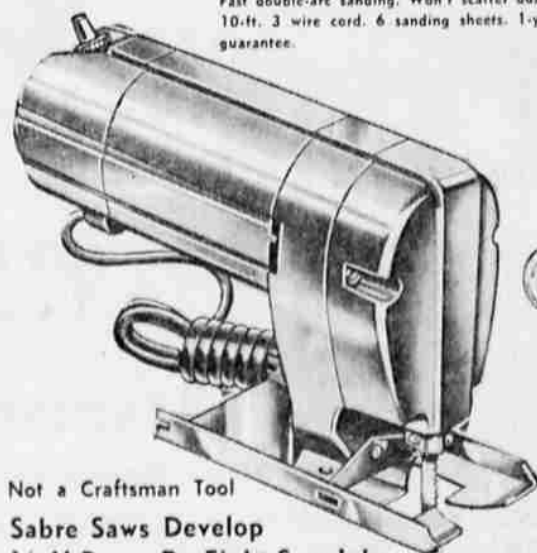

Craftsman Self-Propelled ROTARY... 3 DAYS ONLY \$79.88

Check These Craftsman Features

\$14.99 and \$15.99 Power Tool Work Saver...

Craftsman Reciprocating Sanders for Fine Finish

Vibration-free handle. Lightweight aluminum housing. 18 sq. in. of sanding surface. Fast double-arc sanding. Won't scatter dust. 10-ft. 3 wire cord. 6 sanding sheets. 1-yr. guarantee.

Not a Craftsman Tool Sabre Saws Develop 1/8 H.P. ... Do Eight Saw Jobs

Does the work of a rip, crosscut, jig, coping, scroll, band, keyhole and hack saw. Delivers 3000 1/2-inch strokes per minute. Cut plywood, 2x4's. Includes 3 blades. Guaranteed 90 days.