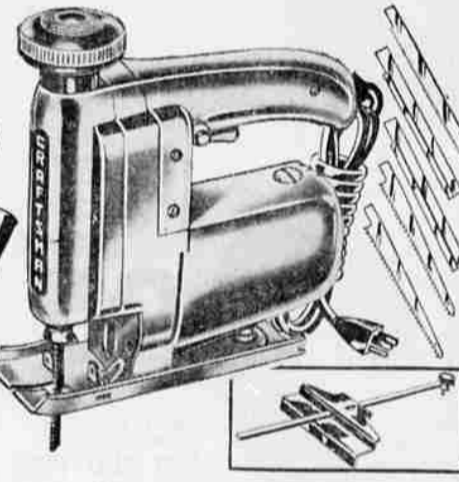

Save $15.95! Our Best Craftsman Sabre Saws Include 17 Saw Blades

Regular separate prices total $48.95! Used by many professionals. 1-in. stroke means extra capacity and faster cutting. Includes circle-cutting edge guide.

$35