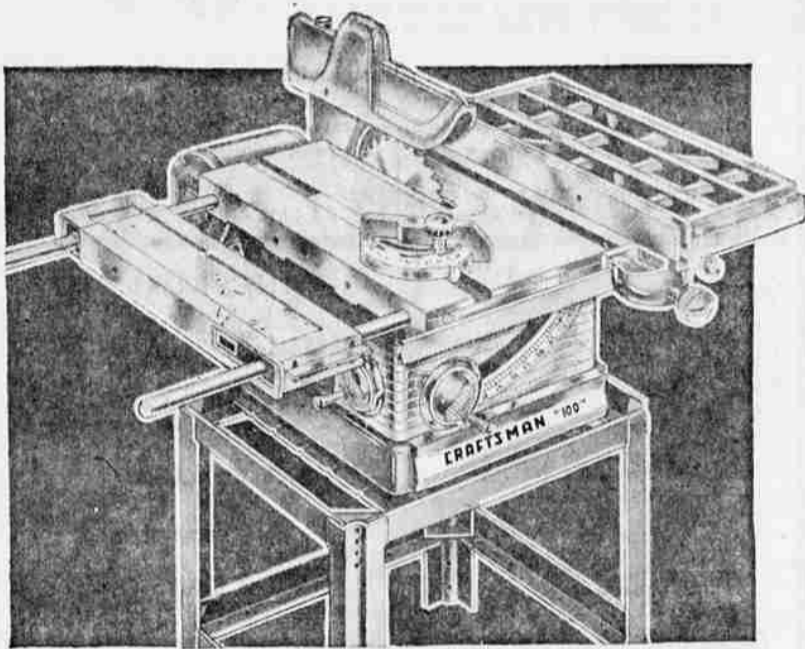

3 Days Only

Save \$57.45! Man-Size 10-inch Bench Saws

Includes Bench Saw, 2 Extensions, 1-HP Motor, Sturdy Bench

3 Days Only \$159

Regular Separate Prices Total \$216.45

NO MONEY DOWN on Sears Easy Payment Plan

Combination offers everything you need to cut delicate pieces for small furniture to heavy building materials.

- 10-in blade cuts up to 3 3/4 inches deep.
- 1-HP Craftsman 3450 RPM motor.
- Rips, crosscuts, miters, bevels.

Massive heavy-duty construction. More exact cuts with micro-adjustment; result — better fits on all your work. Bench height adjusts to either 22 or 25 1/4 inches. Blade guard extra.

Big Capacity
Handles heavy lumber, trims it to size.