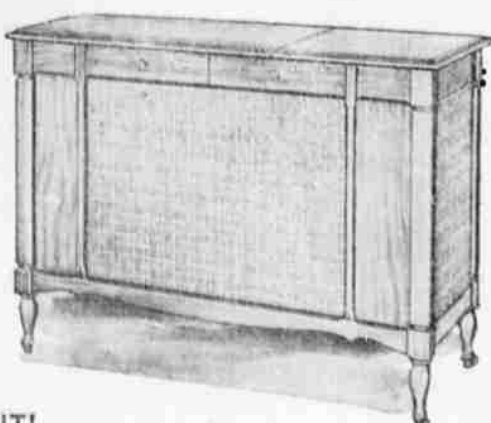

Price Reduced!
WHILE ON THE WAY
TO LIQUIDATE FAST

\$ 197

NO MONEY DOWN
ON SEARS EASY
PAYMENT PLAN

New FM stereo multiplex is built-in. Listen to stereo FM broadcasts. Full range sound system gives better separation for stereo records or radio. Deluxe quality changer, diamond needle. . . . Choice of smart maple, walnut or mahogany, veneer finish.

TELEVISION SETS AS LOW AS \$99

Regular \$299.95 SILVERTONE STEREO-RADIO CONSOLE

Reduced! Save \$35

WITH \$25
WORTH OF
FREE RECORDS

\$ 244

Check Sears Low Price
Silver-tone Quality TV

23-inch overall diagonal screen, 282-sq. in. viewing area. Choice of walnut, mahogany or maple finished hardboard cabinets. New bonded picture tube cuts glare, cleans easily. Only at Sears!

DON'T MISS THIS GREAT VALUE EVENT!

ALL-WOOL PILE CARPET Reduced over 19%

100% Wool Loop
Pile Carpet
AT A LOW, LOW PRICE

3 99
Sq. Yd.

NO MONEY DOWN ON SEARS EASY PAYMENT PLAN

Rugged and resilient 100% wool for wear ability. Textured loop construction—conceals foot prints and improves wear. Durable, mothproofed. Choice of Harmony House colors. Available in 12 foot width. Exclusive with Sears.