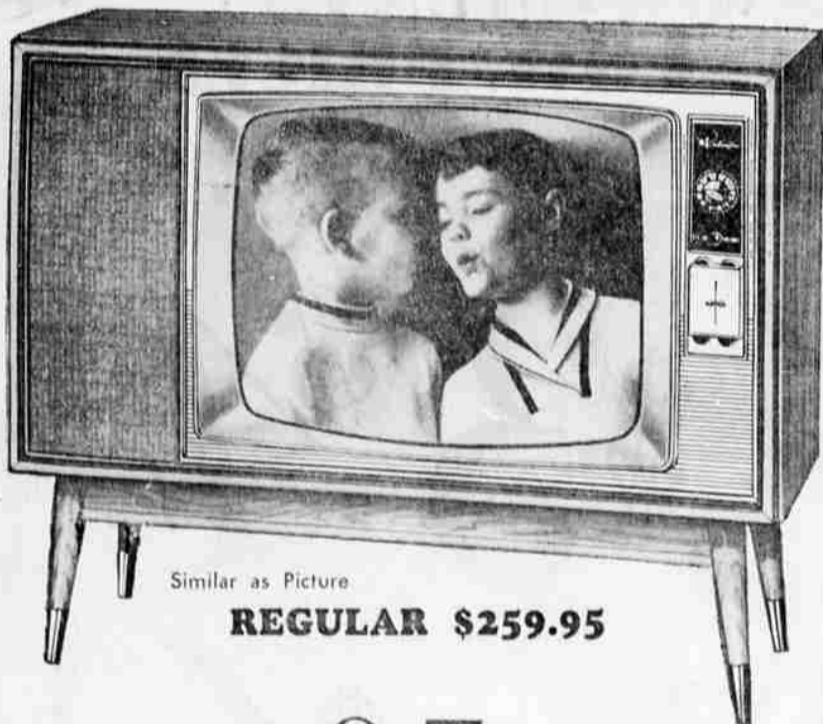

BUY NOW! AND SAVE

Value Priced for Immediate Sellout!

Save \$62⁹⁵ on Big Screen TV SLIM-STYLED LOWBOY SILVERTONE

23 IN.
OVERALL
DIAGONAL

282 sq. in.
VIEWING
AREA

NEW
1963
MODELS!

Similar as Picture

REGULAR \$259.95

TELEVISION SETS AS LOW AS \$99

Regular \$299.95 SILVERTONE STEREO-RADIO CONSOLE

Reduced! Save \$35

WITH \$25
WORTH OF
FREE RECORDS

\$ 244

Check Sears Low Price
Silver-tone Quality TV

23-inch overall diagonal screen, 282-sq. in. viewing area. Choice of walnut, mahogany or maple finished hardboard cabinets. New bonded picture tube cuts glare, cleans easily. Only at Sears!