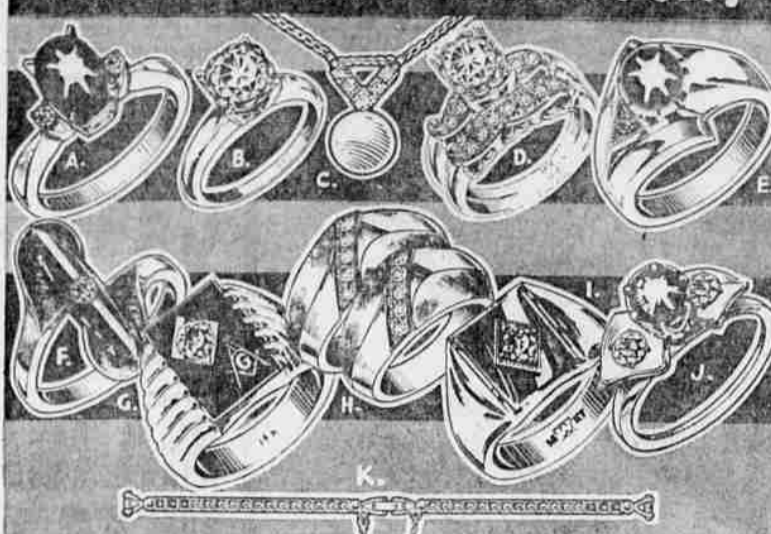

Fast Electric Charcoal Lighter
REG. 2.98 **2.45** CHARGE IT

No stench, no food taint!

5' All-Metal Drop-Leaf PORT-A-TABLE
REG. 12.95 **6.45** 3.00 MONTH

Burn-resistant top.

REMOTE CONTROLLED POLE LAMP
Reg. 14.95 **9.45** 3.00 MONTHLY

NEW Westinghouse HAIR DRYER
your beauty salon in a travel case

exclusive, built-in perfume to scent hair with your favorite perfume.
A temperature control switch for maximum comfort and efficiency.
Handy pin and roller tray.
nail dryer to set polish almost instantly. prevents smearing. dries both hands at once.

COMPLETE 24.45 3.00 Month
REG. 29.95 **NOW ONLY 24.45**

LOVELY FRESH WATER SIMULATED PEARLS
2- TO 5-STRAND NECKLACES **$1.00**
and **$2.00** EACH
MATCHING 37.00 EARRINGS 3.00 CHARGE IT!

COOL, VENTILATED CAR CUSHION
NOW ONLY 1.45 3.00 MONTH

Smarter covered, rugged!

NEW GENERAL ELECTRIC ALL PURPOSE FAN
NOW ONLY 14.45

- Tilts to any angle
- Use on shelf, table, floor
- Special bracket for wall mounting
- Switch mounted in cord, for wall use
- Ideal for drying wash in wear clothes

FAMOUS NAME WATCH BANDS
Discontinued Styles
Values to 12.95 **2.45** charge it

WEISFIELD'S GIGANTIC 45th ANNIVERSARY SALE

IT'S THE VALUE FAIR OF THE ENTIRE YEAR!
Save 20% to 40% NOW! - Low, Easy Credit Terms!

CELEBRATING 45 YEARS OF DIAMOND LEADERSHIP WITH 11 OUTSTANDING DIAMOND VALUES!

A DIAMOND STYLE AND SHAPE FOR EVERY TASTE YOUR CHOICE EACH $45.00 ONLY 5.00 MONTH

This exquisite diamond selection at low, one-time prices. Available at almost half original price.

A. Ladies' 2-DIAMOND Linde Star SAP. PHIRE or RUBY RING. Irresistibly feminine in its 10K setting.

B. "Miss Simplicity" SOLITAIRE. Large, fiery diamond in a stunning 14K Tiffany setting.

C. Romantic 5-DIAMOND PEARL PEN. DANT. Irresistibly feminine in a stunning gold setting.

D. "Miss Simplicity" 12-DIAMOND SOLITAIRE. Attractive swirl design sculptured in 14K gold.

E. Men's 2-DIAMOND Linde Star SAP. PHIRE or RUBY RING. Large stone in handsome 10K gold setting.

F. Ladies' BLACK ONYX RING. Elegant Marquis shape onyx in 10K gold. Florentine finish.

G. Men's DIAMOND-SET FRATERNAL RINGS. Masonic, Eagle, Elk emblems available. Background stone in Black Onyx. 5yn. Ruby, Sapphire, 10K Gold massive shoulders.

H. Lovely Matched 4-DIAMOND WED. DING RINGS. Florentine finish or bright finish in 14K gold. Each ring $45.00.

I. Men's DIAMOND ONYX RING of rich black Onyx in 10K gold setting and solid back.

J. Ladies' 2-DIAMOND PEARL RING. Delicately carved split pearl and band of 10K gold.

K. Ladies' 30-DIAMOND WATCH attachment. Smartly designed in 10K gold with chain guard.

Jewelry Enlarged to Show Details

KEYSTONE DELUXE 8 MM. Home Movie Outfits
IT'S EASY TO TAKE AND SHOW MOVIES IN GLORIOUS COLOR OR BLACK AND WHITE!

SPECIAL OFFER WITH EITHER CAMERA
FREE $56.00 WORTH OF PROCESSING AND DEVELOPING OF 32 ROLLS OF EASTMAN KODAK 8MM COLOR MOVIE FILM!

When You Purchase This KEYSTONE Electric Eye K-21 MOVIE CAMERA WITH K-67 PROJECTOR and Accessories

ALL THIS FOR ONLY 139.45 As Low as $11.00 Month

All you have to do is aim and shoot, the camera does the rest! The electric eye automatically and instantly adjusts the lens to the correct aperture. Take pictures indoors or out, night or day, your K-21 will do the thinking for you!

PLUS FREE PROCESSING OFFER

PLUS ALL THIS WITH EITHER CAMERA
KEYSTONE "ZOOM" K-808 MOVIE CAMERA with K-67 PROJECTOR and Accessories
ALL THIS FOR ONLY 199.45 As Low as $16.00 Month

Swift, sure, smooth Zoom Control zooms lens over a 3mm to 27mm range from wideangle to normal to telephoto with a touch of the lever. 11.8 fixed-focus zoom lens. Interchangeable zoom. Variable. Electric eye lens automatically. ASA film speeds 30-400. Built-in "A" meter. Detachable metal grip with sophisticated trigger mechanism.

PLUS FREE PROCESSING OFFER

PLUS WITH EITHER CAMERA
KEYSTONE DELUXE K-67 8 MM PROJECTOR
Automatic threading with optional film Magazine lens, single lens control for low light. Motor driven. All speed control. Built-in 100-foot reel. Repairable. Shows and shows controls. So simple to operate, so easy to use!

PLUS ALL THESE DELUXE ACCESSORIES WITH EITHER CAMERA