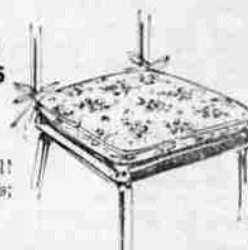

PLASTIC COVERED PRINT CHAIR PADS

97^c
each

Plump, pretty, practical!
15x14" knife-edged cushions;
colorful designs.

JUST
SAY
"CHARGE
IT
PLEASE"