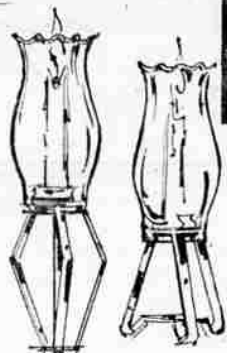

Newberrys

PATIO HURRICANE
STAKE LAMPS 45" HIGH

77^c

Ornamental patio and lawn lamps. Aluminum, with gracefully scalloped glass globe. Stake end—to implant anywhere.

WEATHERPROOF
REFLECTOR
STAKE-LITE

2.98

Big garden light buy! Telescoping metal stake comes apart; extends 16" to 22". Green baked enamel shade takes up to 100 watt bulb. With cord and plug.

TROPIC
TORCHES

2 for **5.97**