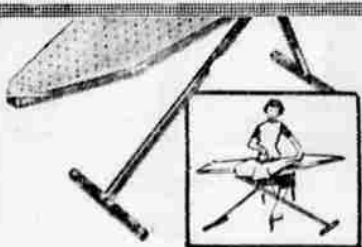

ADJUSTABLE
IRONING TABLE

5⁹⁵

Three adjustment ironing table lets you stand or sit and iron. Big ironing surface, steam vent top. Plenty of knee room. Folds easily, adjusts automatically.

OPEN AN ACCOUNT
AND
"CHARGE IT"
AT
NEWBERRYS

Newberrys