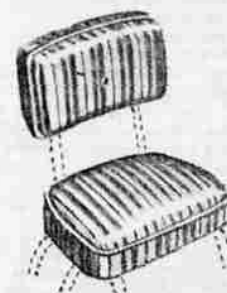

2-PIECE KITCHEN AND DINETTE REPLACEMENT SET

3.97

Extra thick deluxe padded replacement set to replace worn or damaged seats and backs in a hurry. Like getting a new chair set. For 1" tubular chairs. Screw on or slip on backs. Assorted colors and patterns.