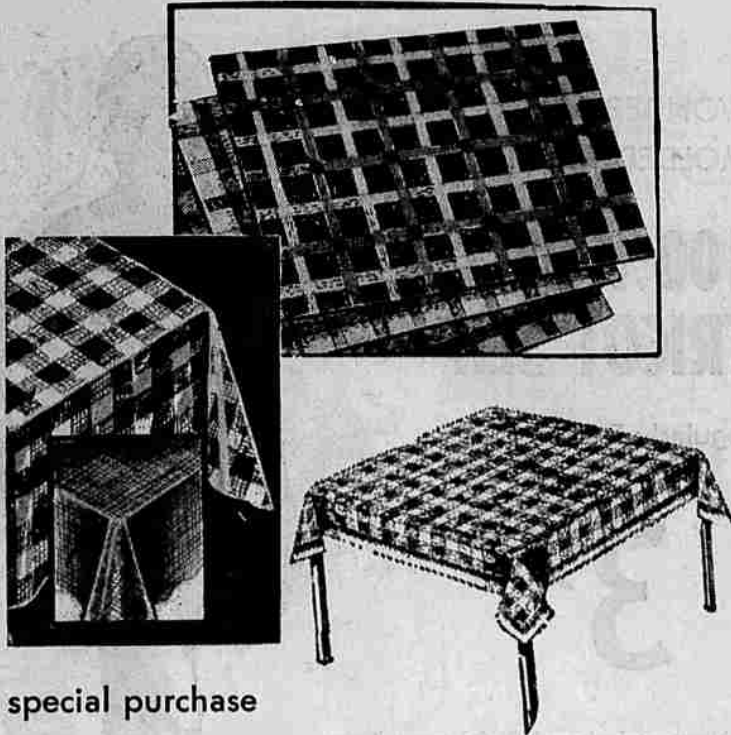

SPRING

SALE

ANNUAL SPRING SAVINGS SPREE

special purchase

**TERRY TABLECLOTHS**

So bright and new for spring. So practical for long wear and easy care. Ideal for breakfast room, family room or patio. Slight imperfections bring dollar savings to you. By famous California hand prints.

- 54x54, if perfect 3.98..... **1.99**
- 54x72, if perfect 5.98..... **2.99**
- 54x90, if perfect 7.98..... **4.99**
- 62" round, if perfect 6.98..... **4.99**

TEXTURE TREND PLACE MATS. Gaily printed terry cloth. By California hand prints. All with foam rubber backing. All machine washable. Slight imperfections means dollar savings for you. If perfect 1.00 each..... **59c**  
Set of 4—**2.19**