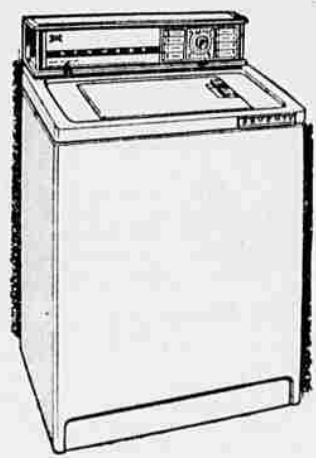

SAVE OVER \$80
Our Best Washer-Dryer Combination

Regularly 429.95

338⁰⁰

PLUS FREE TIDE

It's all electric! Individual care for any fabric . . . just dial Normal, Delicate or Wash 'n Wear, and set the recommended temperatures. It's all automatic, even to adding rinse conditioner, bleach or bluing at just the right time. 10-lb. size porcelain tub.

Kenmore By Far America's Largest Selling Home Laundry

Of Internationally Known Kenmore—America's No. 1 Laundry Appliance

FOR ONLY

259⁹⁵

PLUS FREE BASKET FULL TIDE

Bush Button Kenmore Is Safe for All Fabrics