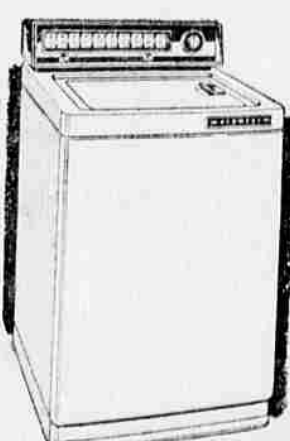

10 Cycle Kenmore Automatic Washer

WASH ANY FABRIC SAFELY WITH ONE DIAL SETTING

Special cycles for washable woolsens, modern fabrics, pre-wash or rinse and spin only. Big 10 lbs. capacity, lint filter, infinite water level, Hot Water Saver, Rinse Additive Dispenser, more!