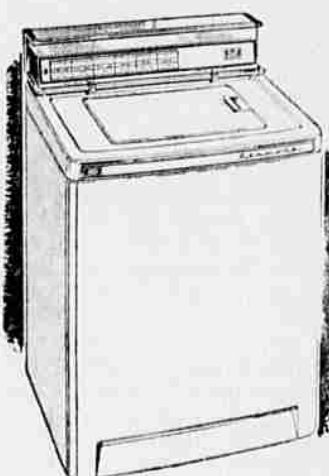

Kenmore By Far America's Largest Selling Home Laundry

Of Internationally Known Kenmore—America's No. 1 Laundry Appliance

FOR ONLY

259⁹⁵

PLUS FREE BASKET FULL TIDE

Bush Button Kenmore Is Safe for All Fabrics

Now you can give your clothes careful laundry attention with push button simplicity! 8 cycles, 2 speeds, 4 automatic wash and rinse temperatures, infinite water level, automatic bleach dispenser.

One Touch Kenmore Washes All Fabrics Automatically