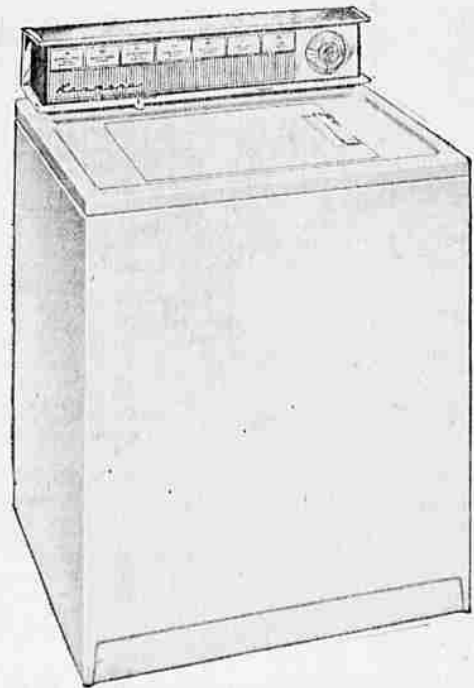

CHOOSE THE KENMORE YOU WANT . . . PAY ONLY \$10 DOWN
Other Kenmore Washers and Dryers as low as . . . \$99

Your Choice

One Dial Setting Automatically Sets Time, Speeds & Water Temp.

\$228

PLUS FREE TIDE

This wonderful Kenmore Automatic Washer has so many "bonus" features that will mean lap-of-luxury-ease in your wash day future . . . Spin-Only Cycle for diapers, Hot Water Saver Switch, built-in full-time filter, Roto-Swirl Agitator, Porcelain top, lid, tub, lighted timed dial, Safety Lid Switch, Deep-soil scrubber, many others.