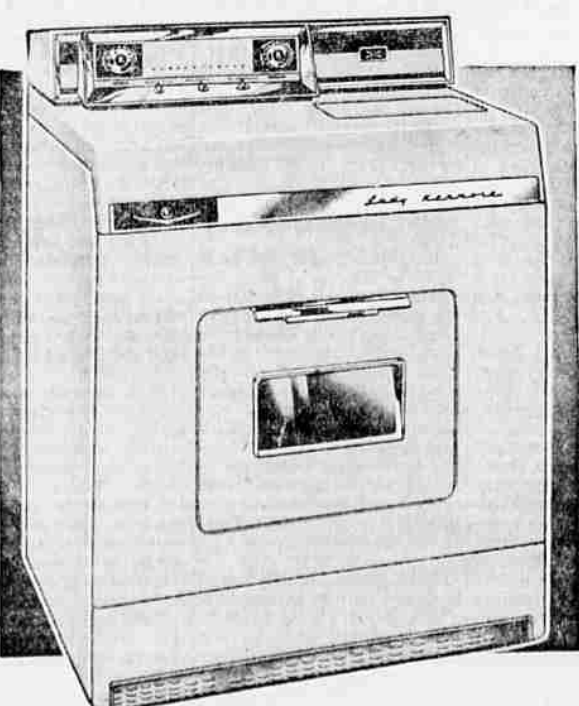

CHOOSE THE KENMORE YOU WANT . . . PAY ONLY \$10 DOWN
Other Kenmore Washers and Dryers as low as . . . \$99

Your Choice

One Dial Setting Automatically Sets Time, Speeds & Water Temp.

\$228

PLUS FREE TIDE

This wonderful Kenmore Automatic Washer has so many "bonus" features that will mean lap-of-luxury-ease in your wash day future . . . Spin-Only Cycle for diapers, Hot Water Saver Switch, built-in full-time filter, Roto-Swirl Agitator, Porcelain top, lid, tub, lighted timed dial, Safety Lid Switch, Deep-soil scrubber, many others.

SAVE OVER \$80
Our Best Washer-Dryer Combination

Regularly 429.95

338⁰⁰

PLUS FREE TIDE

It's all electric! Individual care for any fabric . . . just dial Normal, Delicate or Wash 'n Wear, and set the recommended temperatures. It's all automatic, even to adding rinse conditioner, bleach or bluing at just the right time. 10-lb. size porcelain tub.