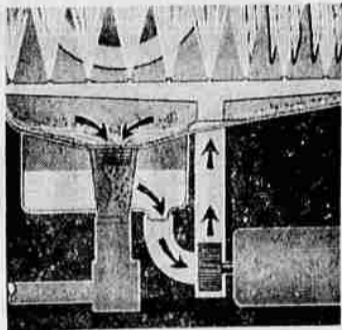

2 AUTOMATIC CYCLES

Just one simple-to-set control gives you the exact dishwashing cycle you want. For heavily-soiled dishes dial NORMAL; for lightly-soiled dishes dial SHORT cycle. And for rinsing and drying "seldom-used" dishes, dial Ready-Rinse*. There's even a separate setting for plate warming if you prefer.

Satisfaction Guaranteed
Or Your Money Refunded!

*Tmks.