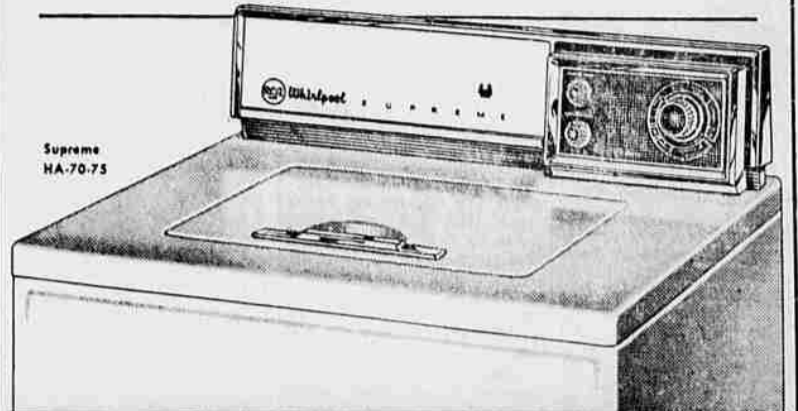

This 2-speed, 2-cycle
RCA Whirlpool AUTOMATIC WASHER

SPECIAL ANNOUNCEMENT PRICE $269⁹⁵ With Trade
Your old washer will more than make the down payment.

Other Models Priced From $199.95

NEW! Magic-Mix* dispenser filter blends in detergent before it touches clothes. And it filters out lint full-time, even on partial loads.

NOW! 2 speeds—fast or slow Sur-gulator* agitator action. 2 cycles—Normal for your regular wash, Gentle for your finer things.

PLUS 5 wash-rinse temperature combinations. 3 water levels. Lighted controls. 10-pound capacity. And Acrylic enamel finish! *Tmks.

$5 DELIVERS!

Use of trademarks and RCA by Whirlpool Corporation, manufacturer of RCA WHIRLPOOL appliances, authorized by Radio Corporation of America.

RCA Whirlpool 3-cycle dryer