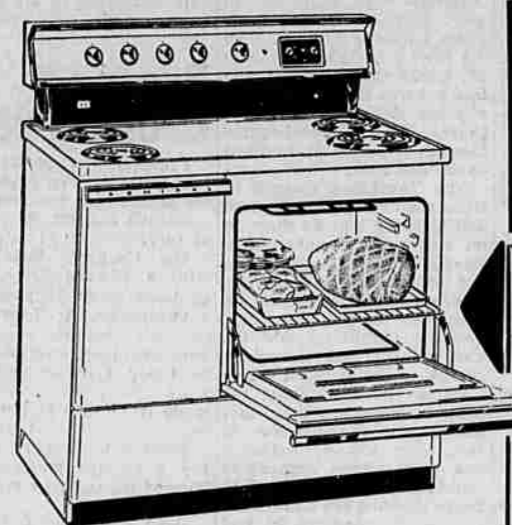

AUTOMATIC 40-INCH Admiral RANGE $199⁹⁵
$9.90 per Mo. Delivered

40-Inch Admiral RANGE $179⁹⁵
Del. $8.86 per Mo. Beginning Dec.