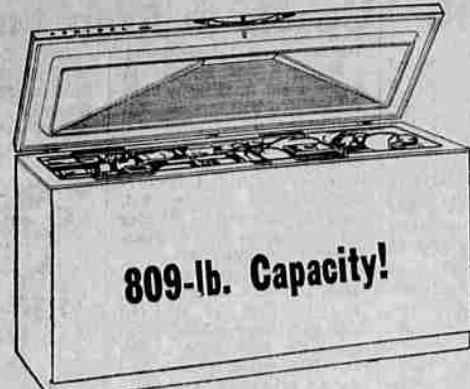

OPEN EVERY SUNDAY

MEDFORD MAIL TRIBUNE, MEDFORD, ORE.

SUNDAY, OCTOBER 23, 1980

MEDFORD MAIL TRIBUNE, MEDFORD, ORE.

OPEN EVERY SUNDAY

809-lb. Capacity!

23.1 Cu. Ft.  
**FREEZER \$299<sup>95</sup>**  
\$15.11 per Mo.—Beginning Dec. Del.

**ADMIRAL APPLIANCES**  
★ ★ ★

**30-INCH Admiral RANGE**

**\$149<sup>95</sup>**

Delivered  
ONLY  
\$7.29 per Mo.  
\$10 Down

\$10 Down

12.7 Cu. Ft.  
2-Door  
**REFRIGERATOR**

**\$269<sup>95</sup>**

DELIVERED  
\$13.55 per Mo.—Beginning in Dec.