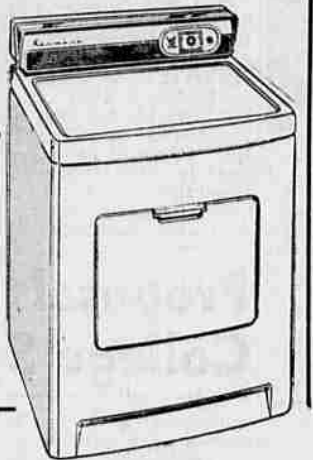

## \$109

**Kenmore  
Washer  
or  
Kenmore  
Dryer**

**WASHER**

**DRYER**

Washes and spin-dries . . . rinses and spin dries with each setting of the dial, yet has washability of an automatic. Porcelain enameled wash tub won't rust over. 6-vane agitator routs dirt.