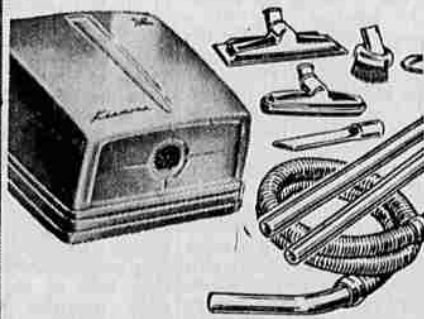

## \$148

Washes twice, rinses, dries, shuts off . . . automatically! Load it at the table, roll it to the sink. Completely portable! Porcelain tub and lid are easy to clean. 800 watt heating element dries faster.

**Kenmore Electric  
Range**

## \$148

Fix a feast for two or 12 in giant 24-in. oven. Top units have 7 heat pushbuttons for perfect control. Porcelain enamel broiler pan, rack.

**Kenmore Cleaner  
With  
8 Attachments**