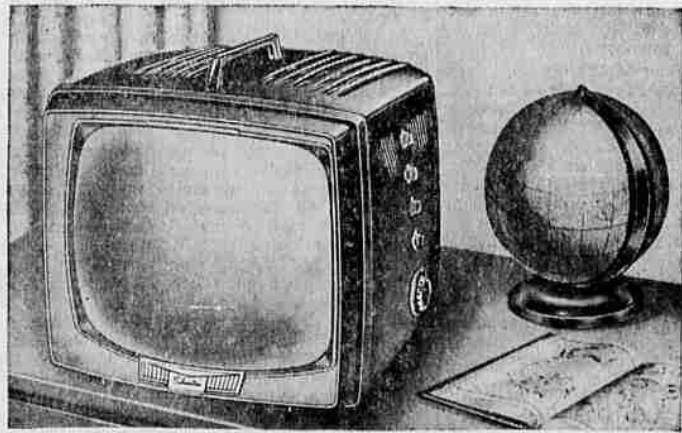

WASHER

DRYER

Washes and spin-dries . . . rinses and spin dries with each setting of the dial, yet has washability of an automatic. Porcelain enameled wash tub won't rust over. 6-vane agitator routs dirt.

Just load this automatic electric dryer, set it and forget it. Dial air for fluffing feather pillows and woolens or heat for fabric-safe drying.

$109

$5 Down Delivers

NO MONTHLY PAYMENTS
TIL FEB. 1ST

$109

$5 Down Delivers

NO MONTHLY PAYMENTS
TIL FEB. 1ST

PORTABLE 17 IN. T.V.

**REDUCED
TO . . .**

129⁸⁸

$5 Down Delivers

A lightweight traveler . . . ideal as a second set at this low price. Automatic controls keep picture clear and steady. Break-resistant plastic. 155 sq. in. of viewable area.