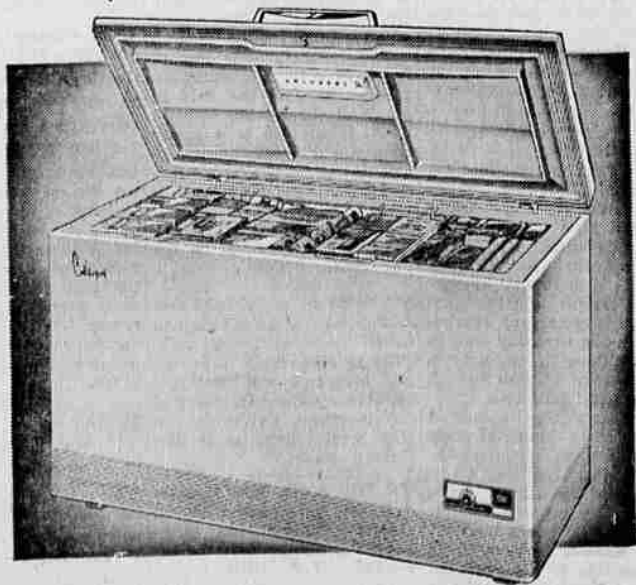

## 129<sup>88</sup>

\$5 Down Delivers

A lightweight traveler . . . ideal as a second set at this low price. Automatic controls keep picture clear and steady. Break-resistant plastic. 155 sq. in. of viewable area.

## 258<sup>88</sup>

\$10 DOWN  
DELIVERS

Conveniences you wouldn't expect at such low price include fast-freeze compartment, cold control and safety signal light in plain view on front of cabinet. See it today at Sears!