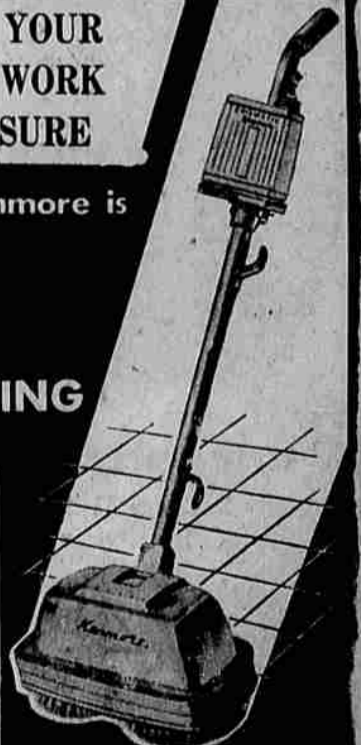

Kenmore Cuts a Big 14-in. Swath of Floor Brilliance

Reg. Price 69.95

Get gleaming floors quickly with an extra wide 14-inch sweep. Twin 7-in. brushes cover 17% more area than ordinary 12-in. polishers.

Only **49⁸⁸**
Only $5 Down

Call now for a free home trial!