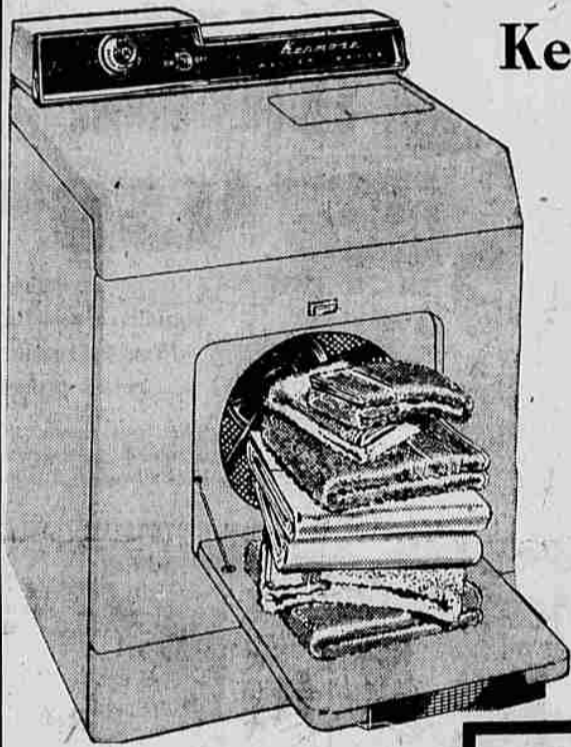

Yes! We've Lowered the price but not the Quality... Compare!

12 Cu. Ft. Coldspot REFRIGERATOR

DEFROSTS BY ITSELF
Reduced to...

248⁰⁰

\$5 Down Delivers

Has 86-lb. true freezer! Refrigerator defrosts automatically, has 21-quart porcelainized slide-out crisper, butter chest, extra-deep full-width door storage!

5-YEAR GUARANTEE on sealed refrigeration unit, and 1-YEAR SERVICE at no extra cost to you!

REFRIGERATOR PRICES START AT 189.95

17 Cu. Ft. Coldspot Freezer Stores 598 lbs. of Food.

Reduced To **\$258**

Has genuine PORCELAIN ENAMEL INTERIOR, NOT A PAINTED LINER. Fast-freeze compartment, interior light. Safety signal light shows that power has not been interrupted. Open easy lid with lock.

17-inch Portable TV.. Travels Light And Easy

Clear-reception 155 sq. in. viewable area **169⁸⁸**

As portable as a suitcase—easy to carry from room to room. Space-saving slim lines. Automatic controls help keep picture clear and steady. Safety shield is removable for cleaning.