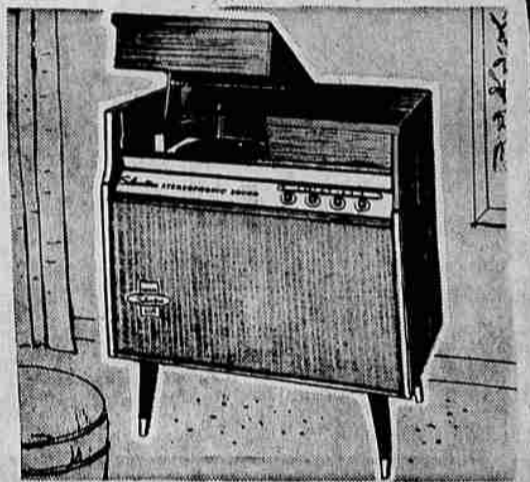

\$10 Down Delivers on Purchases Over \$200

Fully Automatic Kenmore 30-In. Electric Range

SAVE 41⁹⁵
Reg. 219.95

\$178

- Automatic clock controlled oven
- Automatic oven heat control thermostat
- Automatic small-appliance outlet
- 7-heat selection switches, precise control
- Easy-to-use, easy-to-clean all the way
- Handy 60-minute food timer, many uses
- Convenient no-stoop waist-high broiler
- Giant 24-inch-wide feast size oven

Kenmore Electric Range Prices Start at...129.95

Silver-tone Stereo Phono and AM Radio in Lowboy Styling

REDUCED TO **159⁸⁸**

Stereo Syntronic automatic record changer, synthetic-sapphire needle. Dual stereo amplifier with separate bass, treble, loudness and balance controls. Balanced speakers. Matching stereo speaker available.