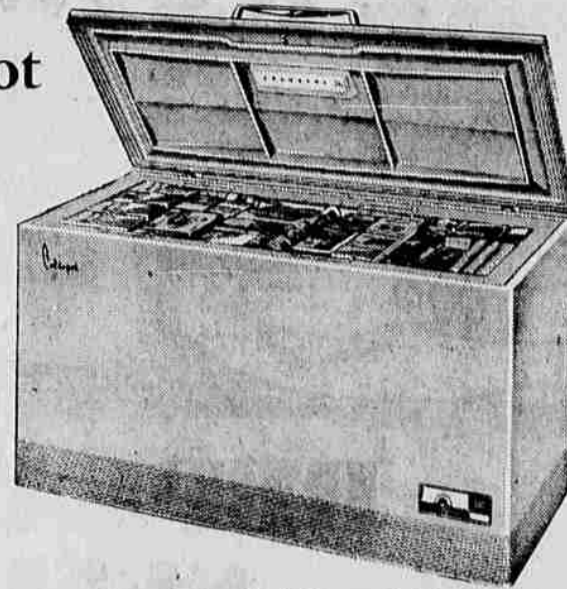

Yes! We've Lowered the price but not the Quality... Compare!

12 Cu. Ft. Coldspot REFRIGERATOR

DEFROSTS BY ITSELF
Reduced to...

248⁰⁰

\$5 Down Delivers

Has 86-lb. true freezer! Refrigerator defrosts automatically, has 21-quart porcelainized slide-out crisper, butter chest, extra-deep full-width door storage!

5-YEAR GUARANTEE on sealed refrigeration unit, and 1-YEAR SERVICE at no extra cost to you!

REFRIGERATOR PRICES START AT 189.95

17 Cu. Ft. Coldspot Freezer Stores 598 lbs. of Food.

Reduced To **\$258**

Has genuine PORCELAIN ENAMEL INTERIOR, NOT A PAINTED LINER. Fast-freeze compartment, interior light. Safety signal light shows that power has not been interrupted. Open easy lid with lock.

17-inch Portable TV.. Travels Light And Easy

Clear-reception 155 sq. in. viewable area **169⁸⁸**

As portable as a suitcase—easy to carry from room to room. Space-saving slim lines. Automatic controls help keep picture clear and steady. Safety shield is removable for cleaning.

Kenmore Combination Washer & Dryer

REDUCED TO... **258⁸⁸**

\$5 Down Delivers

One dial control, automatically washes and dries all fabrics. Huge 10-lb. capacity. "New Roto-Spray Action."

DELUXE Kenmore Washer-Dryer Combination