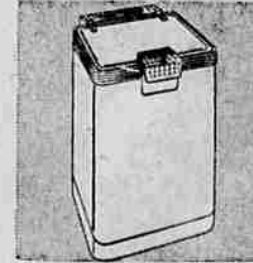

Kenmore Dishwasher 149.88