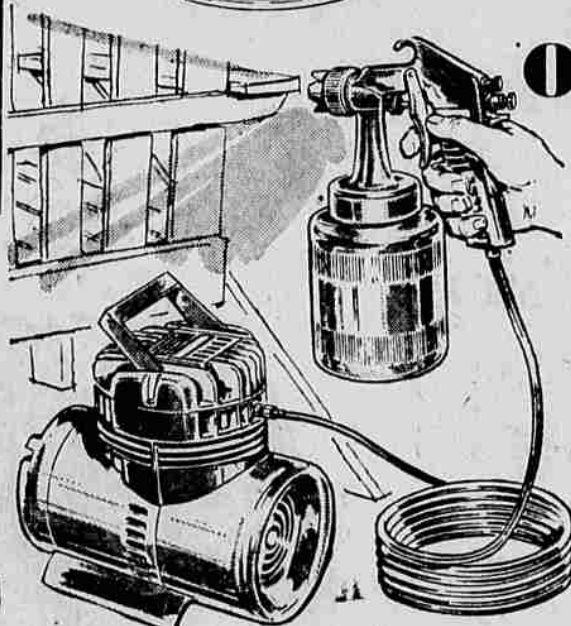

38⁸⁶ FREE Accessories Included

SEARS
ROEBUCK AND CO.

Craftsman ACCRA-ARM 10-Inch Radial Saw

$239

Build, repair, remodel almost anything of wood with the famous Craftsman Accra-Arm. The saw alone enables you to do most jobs, occupies minimum space. Handy, accessible, safe, color-coded front panels for speed and ease of operation. Ideal for the professional or hobbyist.

* Includes **FREE** Accessories
$10 DOWN
On **SEARS** Easy Payment Plan

Craftsman Tool Boxes

As Low as **244**

20-in. Rotary Power Mower
3-HP, 4-cycle **57.88**
Full remote control for choke, fast, slow, and off. Steel housing. Recoil starter.

Craftsman Self-Propelled Rotary
24 inch cut **81.88**
3 1/2-HP, 4-cycle Craftsman engine. Front wheel drive. Trims on front and side.

Save During Our Gigantic August PAINT SALE!

Save on One-Coat HOUSE PAINT

Reg. 6.99
Reduced to ...
588

"Charge It!"

- Resist fading.
- Dries free of brush marks.
- Resist mildew, fumes and smog.
- Makes your home look new and smart.

Master-Mixed Decor-eze House Paint

Reg. 4.99
Reduced to

399

"Charge It!"

- For use on any wood surface including shingle and shake.
- Fume proof.
- Mildew resistant
- Gives a long life and protects any wood surface.

Our Best Workmaster 6ft. Stepladder

Reg. 8.29
REDUCED TO ...

699

Just Say "Charge It!"

Our Best... Craftsman Sprayer

Reg. 89.95
Reduced to **74.44**

- Powerful 1/2-H.P. motor.
- Piston type compressor never needs oil.
- Delivers 3.0 cu. ft. per minute of air.

- Made of ladder grade lumber.
- Each step set flush with siderails and reinforced.
- Strong pail shelf.

$1 ANNUAL GUN LAYAWAY SALE

Holds Gun of Your Choice 'Til Oct. 1st

J. C. Higgins Deluxe Quality Pump Shotgun 6488