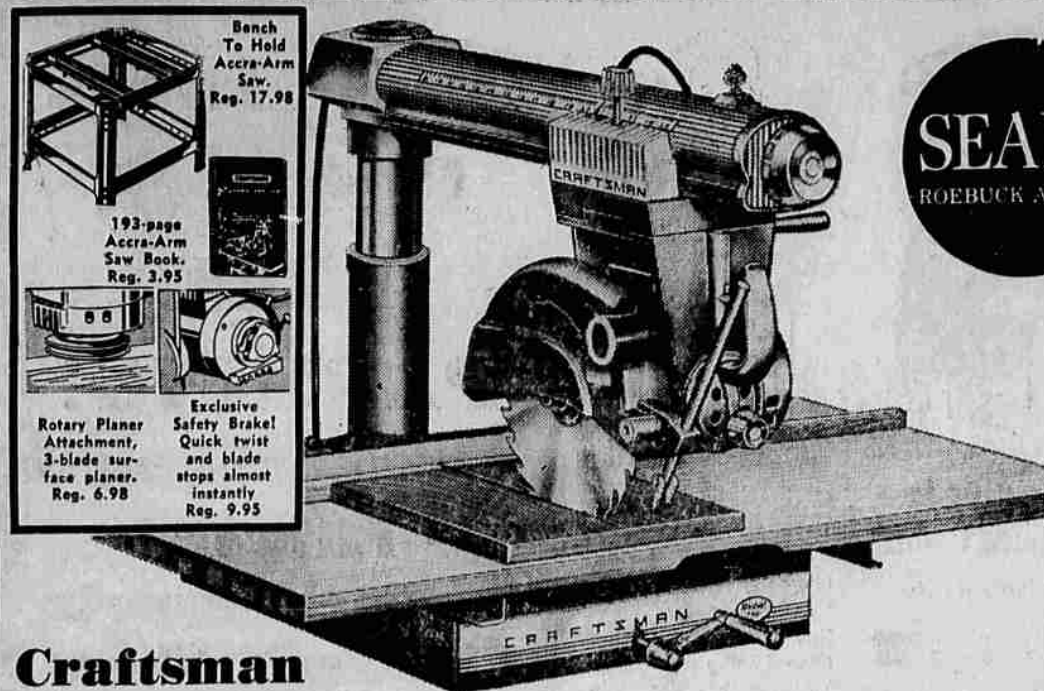

38⁸⁶ FREE Accessories Included

SEARS
ROEBUCK AND CO.

Craftsman ACCRA-ARM 10-Inch Radial Saw

$239

Build, repair, remodel almost anything of wood with the famous Craftsman Accra-Arm. The saw alone enables you to do most jobs, occupies minimum space. Handy, accessible, safe, color-coded front panels for speed and ease of operation. Ideal for the professional or hobbyist.

* Includes **FREE** Accessories
$10 DOWN
On **SEARS** Easy Payment Plan

Craftsman Tool Boxes

As Low as **244**

20-in. Rotary Power Mower
3-HP, 4-cycle **57.88**
Full remote control for choke, fast, slow, and off. Steel housing. Recoil starter.

Craftsman Self-Propelled Rotary
24 inch cut **81.88**
3 1/2-HP, 4-cycle Craftsman engine. Front wheel drive. Trims on front and side.

Save During Our Gigantic August PAINT SALE!

Save on One-Coat HOUSE PAINT