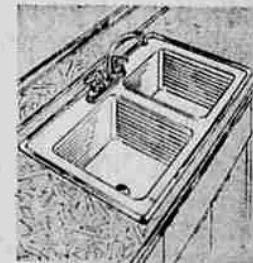

White Steel Flat Rim Sink 29.88

ALL NATIONAL BRAND GUNS IN POPULAR CALIBERS IN STOCK