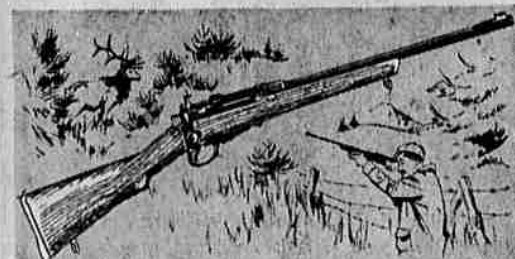

Sporterized Surplus .303 Enfield Military Rifles 3288

Mechanically perfect remanufactured 5-shots. All metal parts reblued, bore sighted, barrel cut to 22 inches and recrowned. Stock sanded, refinished. Big value!