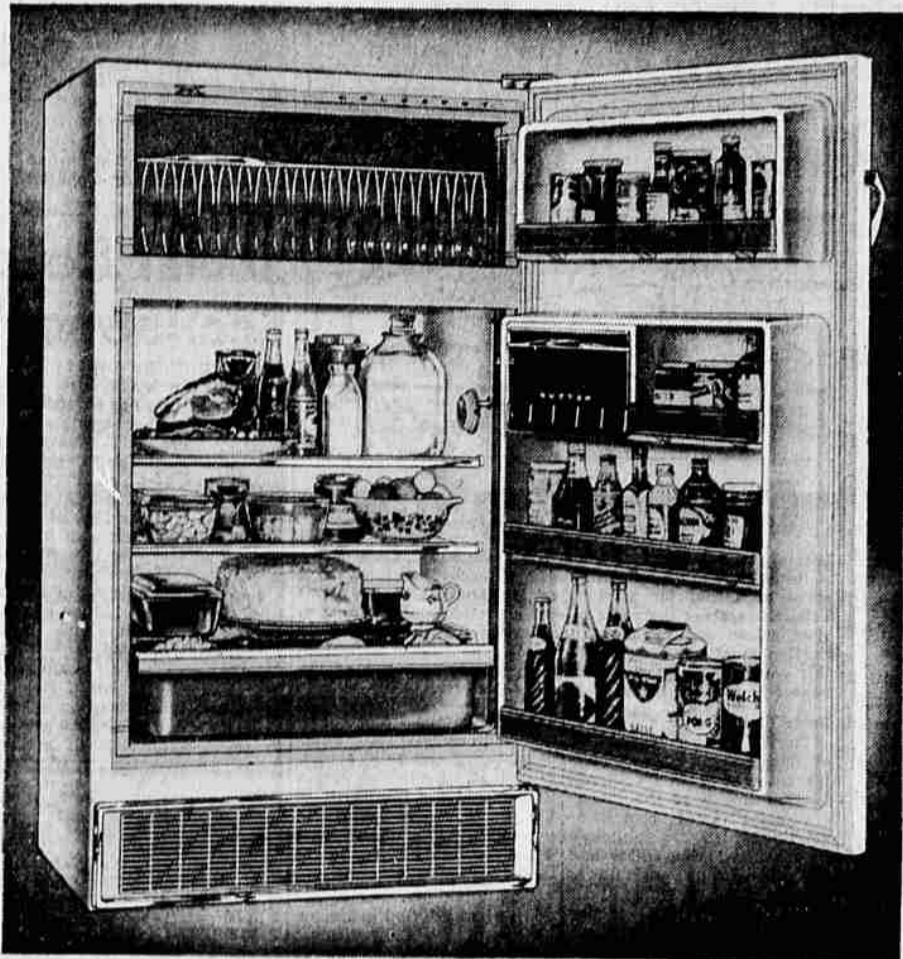

Debits for June totaled $96,377,527; for May the total was $91,564,868; and for June, 1959, the total was $100,550,794.

Oregon with 191 banks reporting, had a decrease in bank debits in June 1960 of 5 per cent.

Bank debits represent the dollar value of checks drawn against the deposit accounts of individuals and business firms. Bank debits are considered good indicators of current business activity. Each month the bureau of business research at the University of Oregon collects data on bank debits from Oregon.

Phair Meets With Ike in Chicago

Umpire—Ron Phair of Klamath Falls, Republican candidate for Congress from Oregon's second district, met with President Eisenhower in Chicago Wednesday. Phair disclosed the meeting in a phone call here to his campaign manager, Roy Hayes.

Phair will return to Oregon by jet following the Republican convention to resume his campaign against incumbent Democrat Al Ullman of Baker.

NOT VERY NOURISHING
Floral Park, N.Y.—"It's a plate of food, Mommy," said two-year-old Carolyn Nichols, in explanation of her scrawlings on a blackboard. "I'm hungry," she added, proceeding to chalk her finger and then lick it clean.

Sears National Home Appliance Sale

FREE PARKING!

OPEN MONDAY AND FRIDAY 'TIL 9 P.M.

5-YEAR GUARANTEE
on the sealed refrigeration unit and
1-YEAR SERVICE
all included at this low sale price

SAVE $30

12.3 Cu. Ft. Coldspot REFRIGERATOR

Regular Price 269.95

$248

ONLY $10 DOWN On Sears Easy Pmt. Plan

- Full-width door storage; extra shelf; extra deep to store even the big 1/2 gal. cartons.
- Rust and scratch-resistant porcelain enameled interior stays bright and new looking for years of service.
- Positive sealing magnetic door keeps cold in, heat out; opens with just a touch from inside or out.

$10 DOWN DELIVERS ON PURCHASES OVER $200