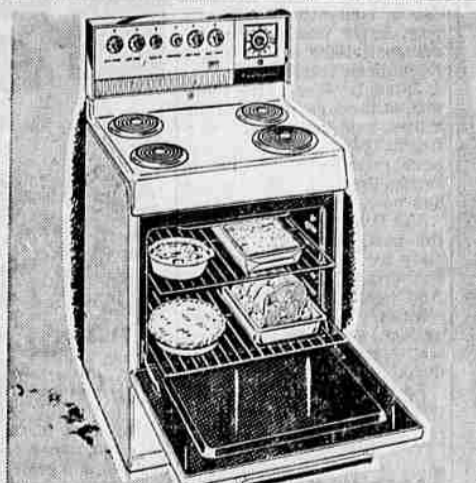

Kenmore 30-Inch Electric Range

REDUCED TO... **168⁰⁰**

$5 Down Delivers