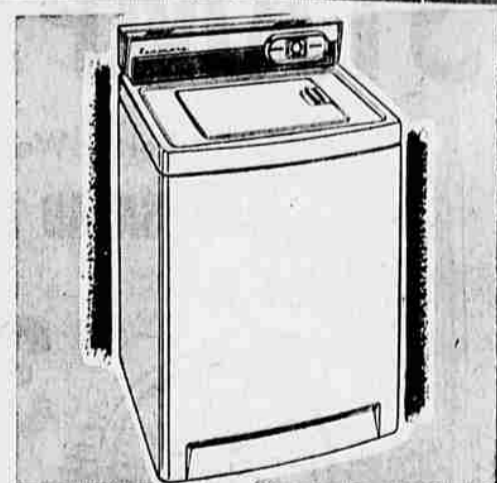

Low-Priced 2-Speed Kenmore Washes Dainty Sheers Safely

REDUCED TO... **168⁰⁰**

$5 Down Delivers