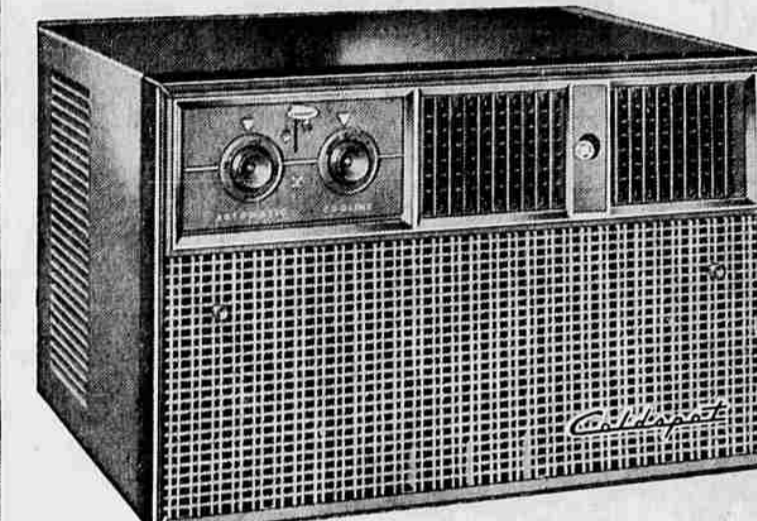

Budget Price 1-H.P., 115-Volt Coldspot Air Conditioner
LOW PRICED COMFORT

Officially Rated 8,500 BTU Capacity... Cools Fast

218⁸⁸

$10 Down Delivers

New 1-H.P., 115-Volt Coldspot "500" Air Conditioner for COOL, DRY COMFORT

278⁸⁸

$10 DOWN DELIVERS