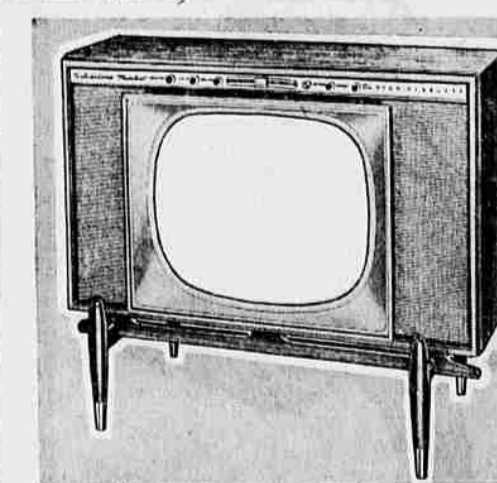

Save $40. Silvertone Medalist TV

Reg. 299.95
REDUCED TO **259⁸⁸**

$10 Down Delivers