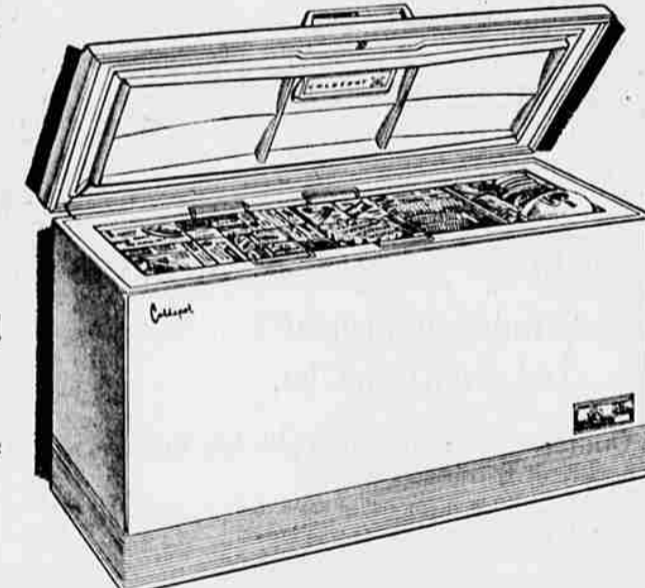

SEARS ROEBUCK AND CO

FREE STORESIDE PARKING!

OPEN MONDAY AND FRIDAY UNTIL 9:00 P.M.

SHOP IN AIR-CONDITIONED COMFORT!

Once - A - Year Sears National Home Appliance Sale!

Outstanding Low Prices! Only $5 Down Buys Any Appliance Priced Up to $200

SAVE $30
Kenmore 30-In. Electric Range
HAS AUTOMATIC
OVEN AND OUTLET

REG. 229.95
REDUCED TO... **199⁹⁵**

$5 Down Delivers

- Handy 60-minute food timer has signal buzzer
- Choice of 7 heats on all top burners

SEARS BEST! LADY KENMORE RANGE

Save Over $66

Reg. 399.95

Reduced to

333.

$10 Down Delivers

- Roaster-Skillet
- 2 chrome-lined ovens

Bakes, grills, pan fries, simmers, braises, roasts, steams, french fries and converts to dutch oven for casserole dishes. Rotisserie, second oven, Full-Vu oven Roto-Meat-R tells when meat is done.

Most Popular All-Fabric Kenmore Automatic Washer In Our History!

3 Cycles

- ✓ Normal
- ✓ Delicate
- ✓ Wash 'n' Wear

Most Popular Because:

SEARS LOW, LOW PRICE

219⁰⁰

$10 DOWN DELIVERS

Matching 3-Cycle Kenmore Electric Clothes Dryer

Safe all fabric drying... normal, delicate and wash 'n' wear cycles, 6 temperatures. 10-lb. capacity. **$148⁰⁰**

YOUR CHOICE... WITH THE PURCHASE OF ANY COLDSPOT FREEZER DURING THIS SALE!

New COLDSPOT Freezer Stores 469 lbs. of Food

Free of Frost

REDUCED TO...

289⁸⁸

Plus Your Choice Free Food Offer!

$10 Down Delivers On Sears Easy Terms

21 Cu. Ft. Coldspot Freezer Has Porcelain Enameled Interior... Stores 740 lbs.

328⁸⁸

Plus Your Choice Free Food Offer!

- Generous-size 21 cu. ft. capacity
- Two sliding storage baskets—you reach bottom of freezer easily!
- Front-mounted safety signal light.
- Big fast-freeze compartment.

$10 DOWN DELIVERS

Budget Price 1-H.P., 115-Volt Coldspot Air Conditioner
LOW PRICED COMFORT

Officially Rated 8,500 BTU Capacity... Cools Fast

218⁸⁸