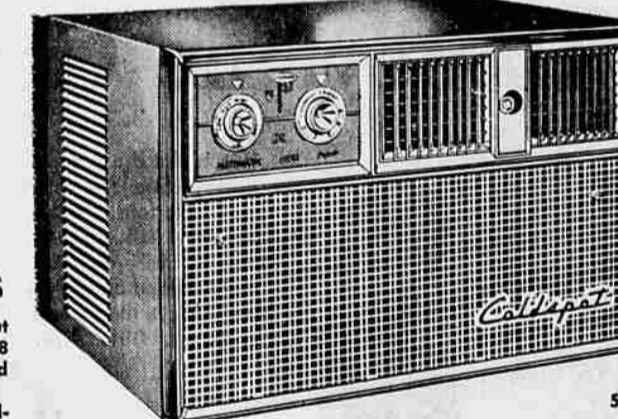

Kenmore 30-Inch Electric Range

REDUCED TO... **168⁰⁰**

$5 Down Delivers