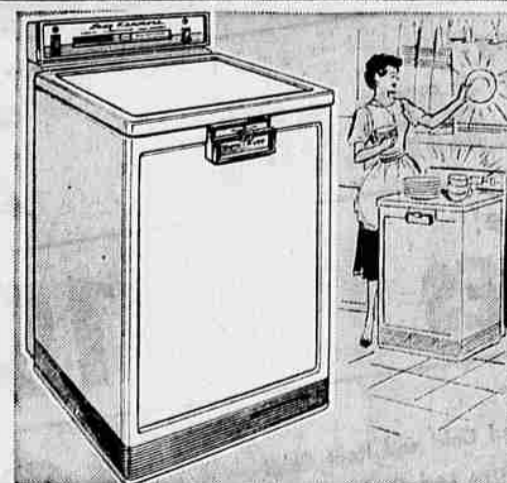

Our Best... Lady Kenmore Portable Dishwasher

REDUCED TO... **199⁰⁰**

$5 Down Delivers