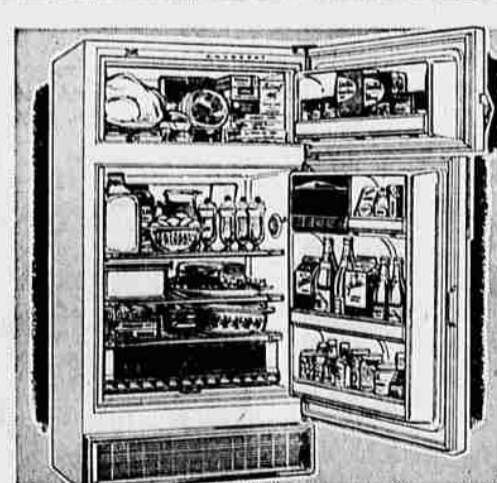

Coldspot Automatic Defrost 2-Door Has True Freezer

REDUCED TO... **268⁸⁸**

$10 Down Delivers