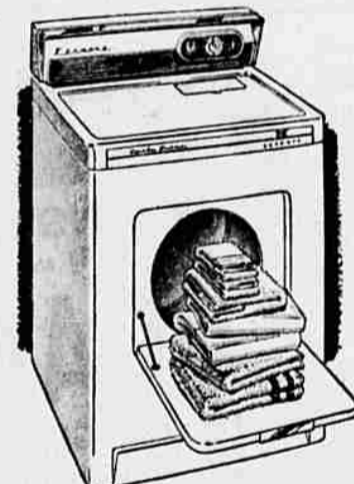

SEARS LOW, LOW PRICE

219⁰⁰

$10 DOWN DELIVERS

Matching 3-Cycle Kenmore Electric Clothes Dryer

Safe all fabric drying... normal, delicate and wash 'n' wear cycles, 6 temperatures. 10-lb. capacity. **$148⁰⁰**