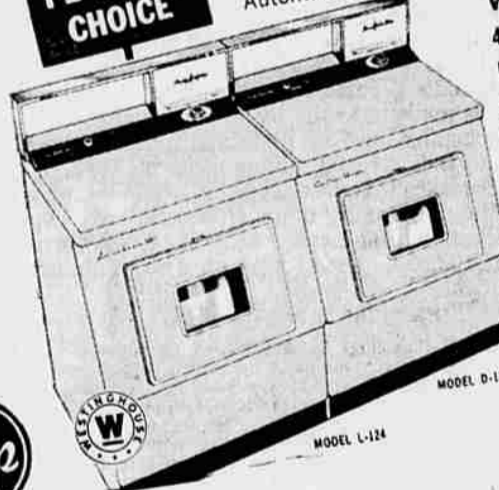

WESTINGHOUSE 4-CYCLE LAUNDROMAT® AUTOMATIC WASHER
$227.00

WESTINGHOUSE 4-TEMPERATURE ELECTRIC DRYER
$177.00
Air-Flow system dries and air-fluffs clothes faster, cooler, more economically.

MODEL D-124

MODEL L-124