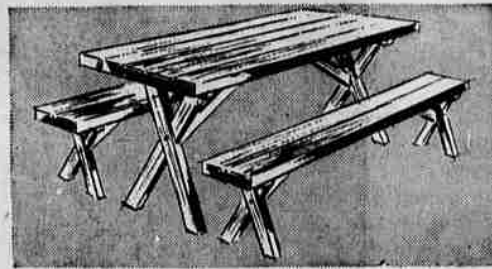

3 Piece Cedar Barbecue Set 23⁸⁸

Famous for long life, and now oil treated to resist harsh weather. Set includes 70-in. table and 2 big benches. Easy to assemble.