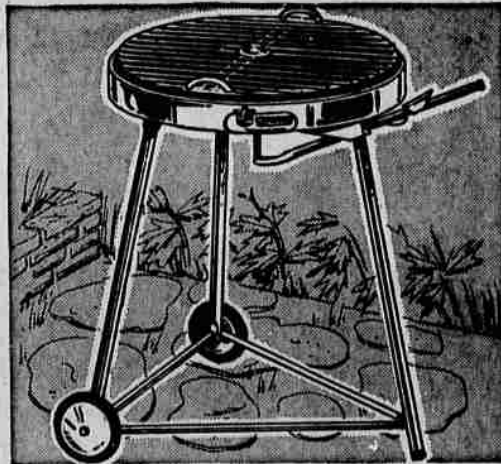

Charcoal Broil Steaks on This Big 24-Inch Brazier

CHARGE IT! 7⁶⁶

Enjoy outdoor cooking with this Kenmore grill. You cook on chrome-plated steel grid that adjusts for variable heat conditions. Easy to roll about with semi-pneumatic wheels. Have a sizzling steak today!