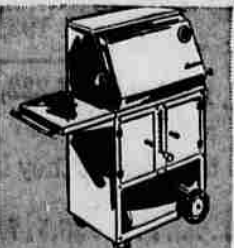

Controlled Cooking Wagon Grill

In the Carton **39.98**

Adjustable fire box, dampers, plus built-in thermometer. Perfect meals!