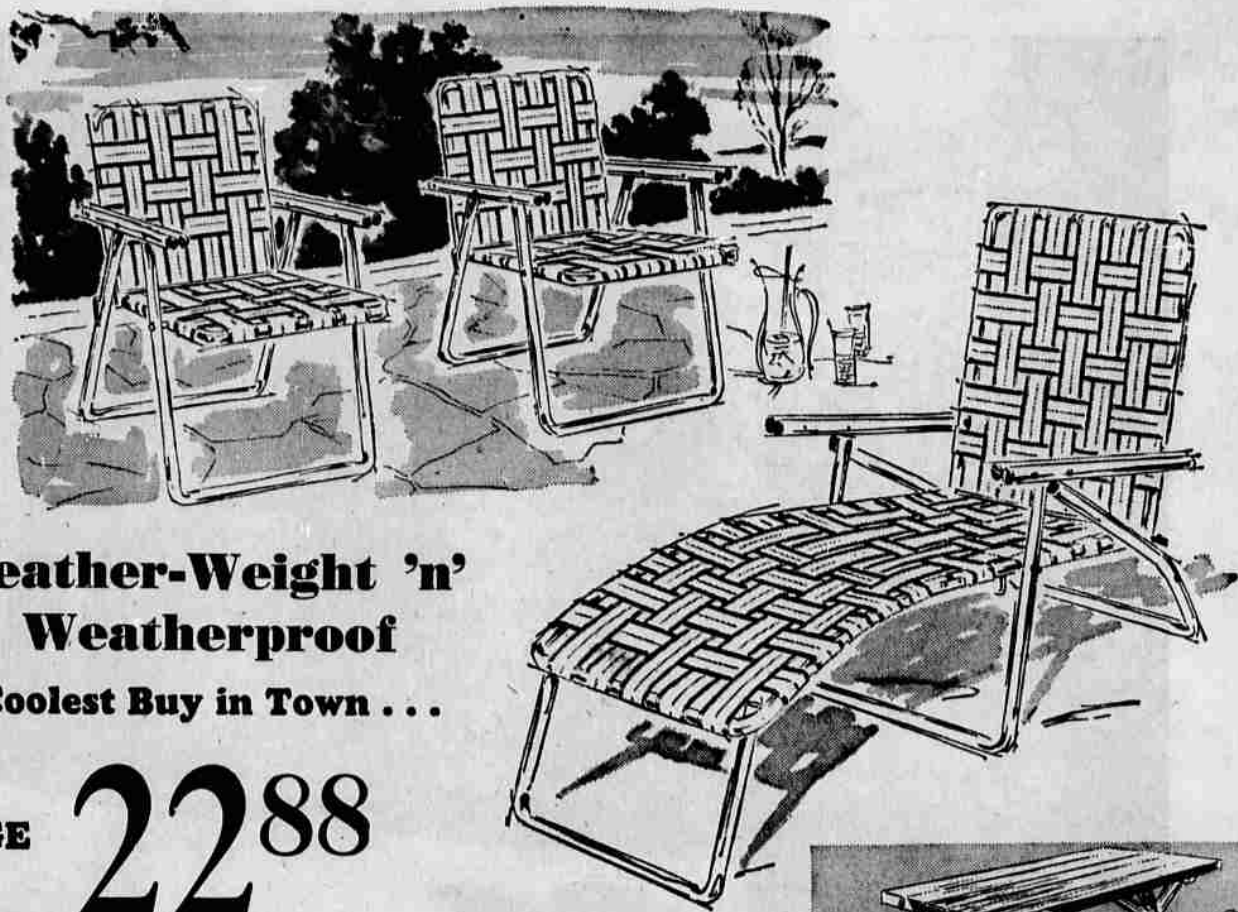

Feather-Weight 'n' Weatherproof
Coolest Buy in Town . . .

CHARGE IT! 22⁸⁸

3-Position Chaise and Two Chairs With Air-Conditioned Saran Webbing

Just a quick "flip fold" and all 3 pieces are ready to go. Lightweight and compact enough to stow easily in your car . . . yet comfortable as your easy chair. Completely weatherproof, too! Ever-bright aluminum frames can't rust . . . gay green, yellow and white webbing never cracks or peels. Priced for a sellout so hurry in for your set today!

Picture Similar to Chair

3 Piece Cedar Barbecue Set 23⁸⁸

Famous for long life, and now oil treated to resist harsh weather. Set includes 70-in. table and 2 big benches. Easy to assemble.