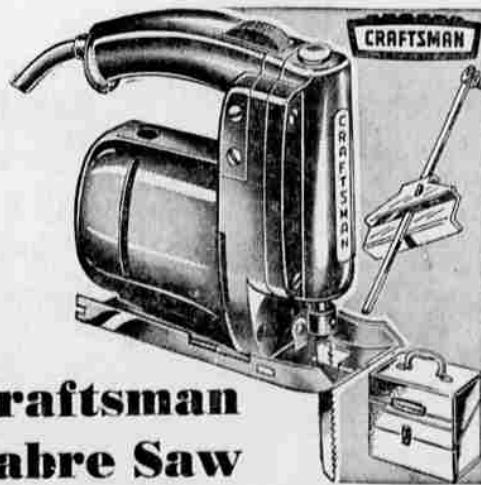

Craftsman Sabre Saw With Edge Guide and Case **25⁸⁸**

Cuts circles or rips with use of edge guide. Cuts brass, copper, aluminum - even steel. Case holds saw, cord, blades.