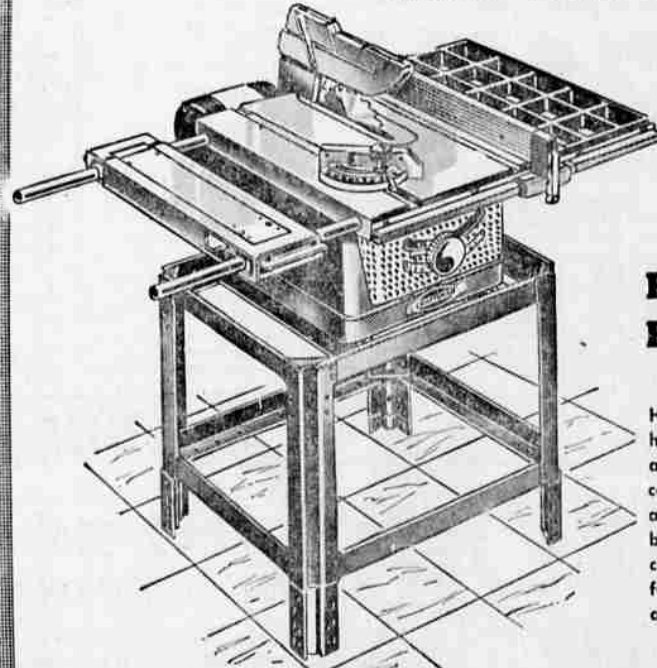

Iron Columns Give New Beauty Indoors and Out

Prime Coated and Ready To Paint

10⁸⁸

Here's a bright new way to add distinctive beauty and charm to your home. Easy to install columns can be used for porches, patios, carports or for indoor effects. Column is 8 ft. long, 9 1/2 inches wide.

CORNER COLUMN 21.98

Adjustable Railings Add Beauty and Safety 4-Ft. **5⁹⁹**

Here is an economical way to make your home entrance safer and more attractive. HOMART adjustable railings are easy to install and give your home the look of custom styling.

HOMART Tile Board Won't Chip 4x4-ft. panel **29^c**

The easy way to give bathroom or kitchen lovely, easy-to-clean walls. 6 colors.

Easy to Install Fiber Glass Panels Sq. foot **39^c**

Add home beauty indoors and out. Use for shower doors, patio covers. Yellow or green.

MAKE "HOME WORK" EASY with a CRAFTSMAN 9-IN. BENCH SAW
SAVE $20

Reg. 99.95 **79⁸⁸**
Reduced to

Here is a bench saw that any man would be proud to have in his shop. Aluminum pick-off fence has micro adjustment and 18-inch easy to read scale. Large mono-control handwheel for faster, easier elevation and tilt adjustment. You don't lift the motor when tilting the blade... it rides horizontally on a floating mount. Saw comes complete with Kromedge Blade, miter gauge, fence, pulleys and belt. Steel bench and extensions are available.

Reduced!